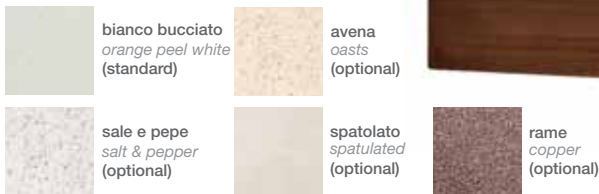

Finiture . Finiture

Tipologia di motore . Engine technology

STD	
classe energetica/ energy class	C
misure/ size	90-120 cm
versione/ version	aspirante/ recycling
finiture/ finishes	acciaio inox/ silver
illuminazione/ lighting	led 3W
comandi/ controls	slider 3V
portata max/ booster airflow	220 M³/H
livello sonoro max/ max noise level	54 DB (A)
assorbimento/ absorption	90 W
uscita/ dutch size	120 mm

LUX	
classe energetica/ energy class	C
misure/ size	90-120 cm
versione/ version	aspirante/ recycling
finiture/ finishes	acciaio inox/ silver
illuminazione/ lighting	led 3W
comandi/ controls	push button 3V
portata max/ booster airflow	365 M³/H
livello sonoro max/ max noise level	66 DB (A)
assorbimento/ absorption	164 W
uscita/ dutch size	120 mm

HT	
classe energetica/ energy class	C
misure/ size	90-120 cm
versione/ version	aspirante/ recycling
finiture/ finishes	acciaio inox/ silver
illuminazione/ lighting	led 3W
comandi/ controls	slider 4V
portata max/ booster airflow	645 M³/H
livello sonoro max/ max noise level	71 DB (A)
assorbimento/ absorption	210 W
uscita/ dutch size	150 mm

Optional

Filtro grassi alluminio incluso .
Aluminum grease filter included

Coni intercambiabili
Interchangeable cones

Misura . Characteristic

90	120
€ 790	€ 920

Angolo . Angle

100
€ 1.090