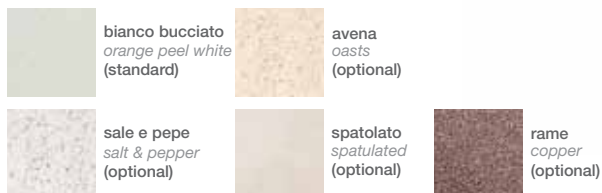

Finiture . Finishes

Tipologia di motore . Engine technology

STD

classe energetica/ energy class	C
misure/ size	90-120 cm
versione/ version	aspirante/ recycling
finiture/ finishes	acciaio inox/ silver
illuminazione/ lighting	led 3W
comandi/ controls	slider 3V
portata max/ booster airflow	220 M³/H
livello sonoro max/ max noise level	54 DB (A)
assorbimento/ absorption	90 W
uscita/ dutch size	120 mm

LUX

classe energetica/ energy class	C
misure/ size	90-120 cm
versione/ version	aspirante/ recycling
finiture/ finishes	acciaio inox/ silver
illuminazione/ lighting	led 3W
comandi/ controls	push button 3V
portata max/ booster airflow	365 M³/H
livello sonoro max/ max noise level	66 DB (A)
assorbimento/ absorption	164 W
uscita/ dutch size	120 mm

HT

classe energetica/ energy class	C
misure/ size	90-120 cm
versione/ version	aspirante/ recycling
finiture/ finishes	acciaio inox/ silver
illuminazione/ lighting	led 3W
comandi/ controls	slider 4V
portata max/ booster airflow	645 M³/H
livello sonoro max/ max noise level	71 DB (A)
assorbimento/ absorption	210 W
uscita/ dutch size	150 mm

Optional

Filtro grassi alluminio incluso .
Aluminum grease filter included

Coni intercambiabili
Interchangeable cones

Misura . Characteristic

90 120

€ 810 € 940

Angolo . Angle

100

€ 1.030