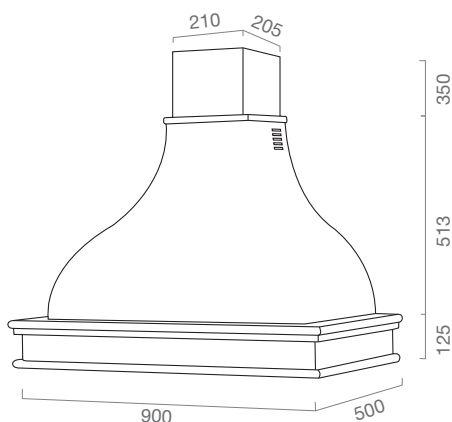

contea

Finiture . Finishes

Tipologia di motore . Engine technology

STD	
classe energetica/ energy class	C
misure/ size	90-120 cm
versione/ version	aspirante/ recycling
finiture/ finishes	acciaio inox/ silver
illuminazione/ lighting	led 3W
comandi/ controls	slider 3V
portata max/ booster airflow	220 M³/H
livello sonoro max/ max noise level	54 DB (A)
assorbimento/ absorption	90 W
uscita/ dutch size	120 mm

LUX	
classe energetica/ energy class	C
misure/ size	90/120 cm
versione/ version	aspirante/ recycling
finiture/ finishes	acciaio inox/ silver
illuminazione/ lighting	led 3W
comandi/ controls	push button 3V
portata max/ booster airflow	365 M³/H
livello sonoro max/ max noise level	66 DB (A)
assorbimento/ absorption	164 W
uscita/ dutch size	120 mm

HT	
classe energetica/ energy class	C
misure/ size	90-120 cm
versione/ version	aspirante/ recycling
finiture/ finishes	acciaio inox/ silver
illuminazione/ lighting	led 3W
comandi/ controls	slider 4V
portata max/ booster airflow	645 M³/H
livello sonoro max/ max noise level	71 DB (A)
assorbimento/ absorption	210 W
uscita/ dutch size	150 mm

contea angolo

35

Optional

Filtro grassi alluminio incluso.
Aluminum grease filter included

Coni intercambiabili
Interchangeable cones

Misura . Characteristic

90	120
€ 650	€ 810

Angolo . Angle

105
€ 950