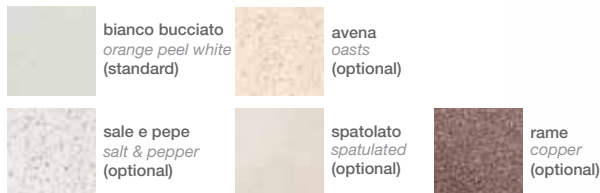

Finiture . Finishes

Tipologia di motore . Engine technology

STD	
classe energetica/ energy class	C
misure/ size	90 cm
versione/ version	aspirante/ recycling
finiture/ finishes	acciaio inox/ silver
illuminazione/ lighting	led 3W
comandi/ controls	slider 3V
portata max/ booster airflow	220 M³/H
livello sonoro max/ max noise level	54 DB (A)
assorbimento/ absorption	90 W
uscita/ dutch size	120 mm

LUX	
classe energetica/ energy class	C
misure/ size	90 cm
versione/ version	aspirante/ recycling
finiture/ finishes	acciaio inox/ silver
illuminazione/ lighting	led 3W
comandi/ controls	push botton 3V
portata max/ booster airflow	365 M³/H
livello sonoro max/ max noise level	66 DB (A)
assorbimento/ absorption	164 W
uscita/ dutch size	120 mm

HT	
classe energetica/ energy class	C
misure/ size	90 cm
versione/ version	aspirante/ recycling
finiture/ finishes	acciaio inox/ silver
illuminazione/ lighting	led 3W
comandi/ controls	slider 4V
portata max/ booster airflow	645 M³/H
livello sonoro max/ max noise level	71 DB (A)
assorbimento/ absorption	210 W
uscita/ dutch size	150 mm

Optional

Filtro grassi alluminio incluso .
Aluminum grease filter included

Coni intercambiabili
Interchangeable cones

Misura . Characteristic

90

€ 640