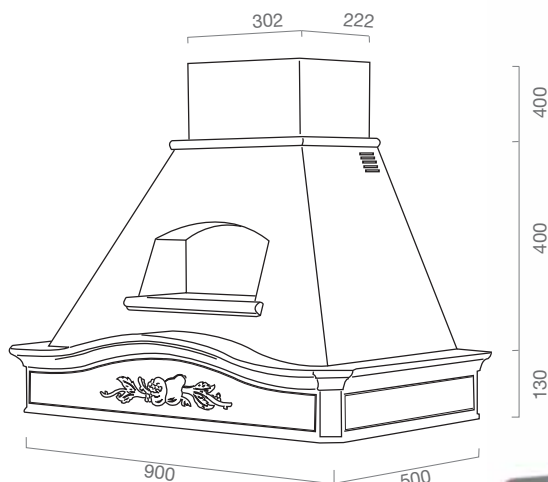

sofia

Finiture . Finishes

Tipologia di motore . Engine technology

STD

classe energetica/ energy class	C
misure/ size	60-90-120 cm
versione/ version	aspirante/ recycling
finiture/ finishes	acciaio inox/ silver
illuminazione/ lighting	led 3W
comandi/ controls	slider 3V
portata max/ booster airflow	220 M³/H
livello sonoro max/ max noise level	54 DB (A)
assorbimento/ absorption	90 W
uscita/ dutch size	120 mm

LUX

classe energetica/ energy class	C
misure/ size	60-90-120 cm
versione/ version	aspirante/ recycling
finiture/ finishes	acciaio inox/ silver
illuminazione/ lighting	led 3W
comandi/ controls	push button 3V
portata max/ booster airflow	365 M³/H
livello sonoro max/ max noise level	66 DB (A)
assorbimento/ absorption	164 W
uscita/ dutch size	120 mm

HT

classe energetica/ energy class	C
misure/ size	60-90-120 cm
versione/ version	aspirante/ recycling
finiture/ finishes	acciaio inox/ silver
illuminazione/ lighting	led 3W
comandi/ controls	slider 4V
portata max/ booster airflow	645 M³/H
livello sonoro max/ max noise level	71 DB (A)
assorbimento/ absorption	210 W
uscita/ dutch size	150 mm

Optional

Filtro grassi alluminio incluso .
Aluminum grease filter included

Coni intercambiabili
Interchangeable cones

Misura . Characteristic

(solo disponibile
con mot. 445 m³/h)

60	90	120
€ 660	€ 680	€ 780

Angolo . Angle

100
€ 900