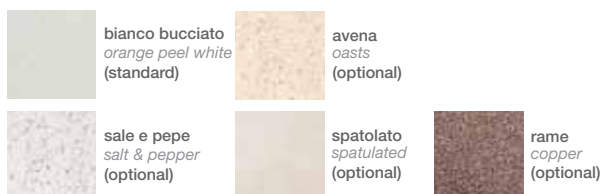

Finiture . Finishes

Tipologia di motore . Engine technology

STD

classe energetica/ energy class	C
misura/ size	90-120 cm
versione/ version	aspirante/ recycling
finiture/ finishes	acciaio inox/ silver
illuminazione/ lighting	LED 2 X 3W - 73 LUX - 2700 K
comandi/ controls	slider 3V
portata max/ booster airflow	220 M³/H
livello sonoro max/ max noise level	54 DB (A)
assorbimento/ absorption	90 W
uscita/ dutch size	120 mm

LUX

classe energetica/ energy class	C
misura/ size	90-120 cm
versione/ version	aspirante/ recycling
finiture/ finishes	acciaio inox/ silver
illuminazione/ lighting	led 3W
comandi/ controls	push botton 3V
portata max/ booster airflow	365 M³/H
livello sonoro max/ max noise level	66 DB (A)
assorbimento/ absorption	164 W
uscita/ dutch size	120 mm

HT

classe energetica/ energy class	C
misura/ size	90-1200 cm
versione/ version	aspirante/ recycling
finiture/ finishes	acciaio inox/ silver
illuminazione/ lighting	led 3W
comandi/ controls	slider 4V
portata max/ booster airflow	645 M³/H
livello sonoro max/ max noise level	71 DB (A)
assorbimento/ absorption	210 W
uscita/ dutch size	150 mm