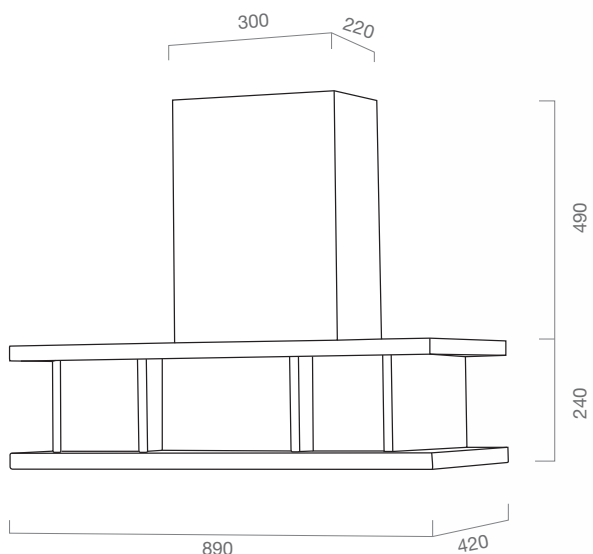

industrial style

Finiture standard . Standard finishes

brunito
burnish

metal

ghisa/
piombo
lead

Special

pheltro

rame
anticato
antiqued
copper

lavagna
black-
board

Tipologia di motore . Engine technology

STD

classe energetica/ energy class	C
misure/ size	90-120 cm
versione/ version	aspirante/ recycling
finiture/ finishes	acciaio inox/ silver
illuminazione/ lighting	led 3W
comandi/ controls	slider 3V
portata max/ booster airflow	220 M³/H
livello sonoro max/ max noise level	54 DB (A)
assorbimento/ absorption	90 W
uscita/ dutch size	120 mm

LUX

classe energetica/ energy class	C
misure/ size	60-80 cm
versione/ version	aspirante/ recycling
finiture/ finishes	acciaio inox/ silver
illuminazione/ lighting	led 3W
comandi/ controls	push botton 3V
portata max/ booster airflow	365 M³/H
livello sonoro max/ max noise level	66 DB (A)
assorbimento/ absorption	164 W
uscita/ dutch size	120 mm

Optional

Filtro grassi alluminio incluso .
Aluminum grease filter included
Verniciatura. Painting

Misura . Characteristic

90	120
€ 550	€ 660