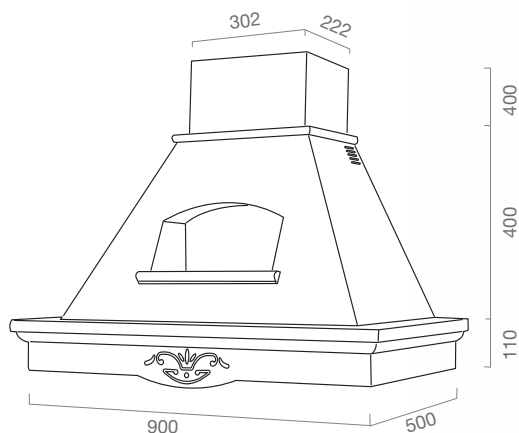

tosca

Finiture . Finishes

Tipologia di motore . Engine technology

STD

classe energetica/ energy class	C
misure/ size	90-120 cm
versione/ version	aspirante/ recycling
finiture/ finishes	acciaio inox/ silver
illuminazione/ lighting	led 3W
comandi/ controls	slider 3V
portata max/ booster airflow	220 M³/H
livello sonoro max/ max noise level	54 DB (A)
assorbimento/ absorption	90 W
uscita/ dutch size	120 mm

LUX

classe energetica/ energy class	C
misure/ size	90-120 cm
versione/ version	aspirante/ recycling
finiture/ finishes	acciaio inox/ silver
illuminazione/ lighting	led 3W
comandi/ controls	push button 3V
portata max/ booster airflow	365 M³/H
livello sonoro max/ max noise level	66 DB (A)
assorbimento/ absorption	164 W
uscita/ dutch size	120 mm

HT

classe energetica/ energy class	C
misure/ size	90-120 cm
versione/ version	aspirante/ recycling
finiture/ finishes	acciaio inox/ silver
illuminazione/ lighting	led 3W
comandi/ controls	slider 4V
portata max/ booster airflow	645 M³/H
livello sonoro max/ max noise level	71 DB (A)
assorbimento/ absorption	210 W
uscita/ dutch size	150 mm

Optional

Filtro grassi alluminio incluso .
Aluminum grease filter included

Coni intercambiabili
Interchangeable cones

Misura . Characteristic

90 120

€ 830 € 920

Angolo . Angle

100

€ 1.110