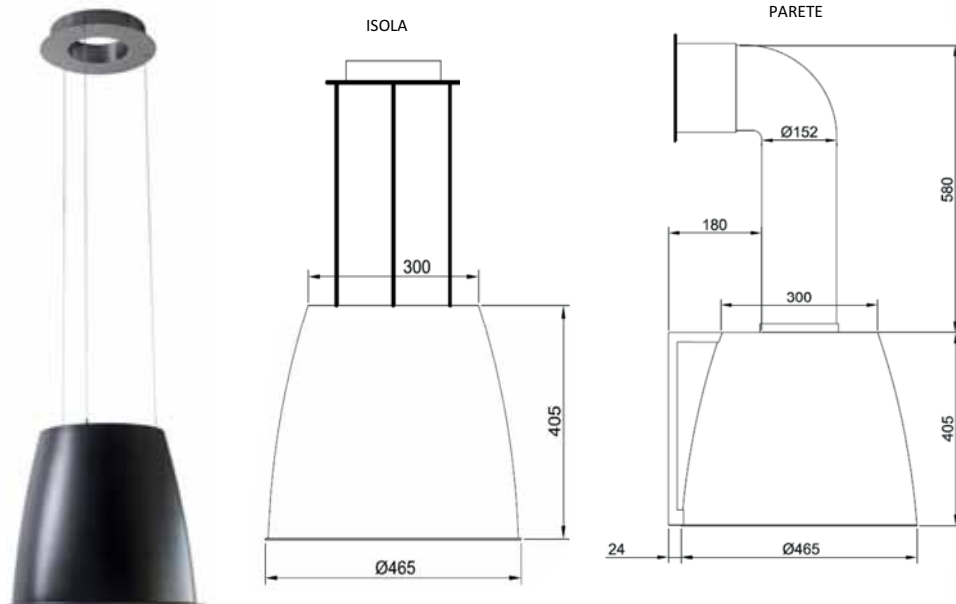

urban lux

urban lux isola

Tipologia di motore . Engine technology

STD

classe energetica/ energy class	A
misure/ size	49 cm
versione/ version	aspirante - filtrante / recycling
illuminazione/ lighting	4 led da 1,2w 4000k
comandi/ controls	push elettronica 16v
portata max/ booster airflow	745 M³/H
livello sonoro max/ max noise level	62 DB (A)
assorbimento/ absorption	240 W
uscita/ dutch size	150 mm

Misura. Characteristic

Isola A parete

49

49

€ 1.210

€ 890

- Tubo diritto prolunga extra 1 mt. € 100
- Tubo a gomito extra € 90