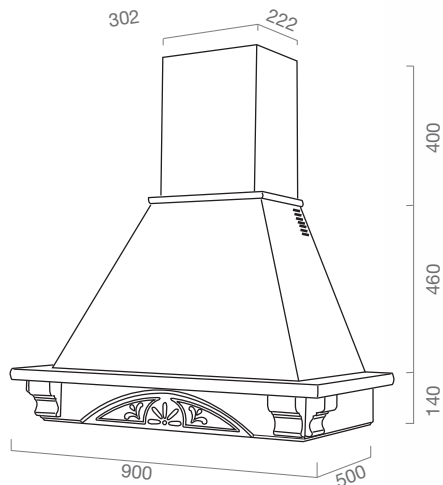

dolce vita

Finiture . Finishes

Tipologia di motore . Engine technology

STD	
classe energetica/ energy class	C
misure/ size	90-120 cm
versione/ version	aspirante/ recycling
finiture/ finishes	acciaio inox/ silver
illuminazione/ lighting	led 3W
comandi/ controls	slider 3V
portata max/ booster airflow	220 M³/H
livello sonoro max/ max noise level	54 DB (A)
assorbimento/ absorption	90 W
uscita/ dutch size	120 mm

LUX	
classe energetica/ energy class	C
misure/ size	90-120 cm
versione/ version	aspirante/ recycling
finiture/ finishes	acciaio inox/ silver
illuminazione/ lighting	led 3W
comandi/ controls	push botton 3V
portata max/ booster airflow	365 M³/H
livello sonoro max/ max noise level	66 DB (A)
assorbimento/ absorption	164 W
uscita/ dutch size	120 mm

HT	
classe energetica/ energy class	C
misure/ size	90-120 cm
versione/ version	aspirante/ recycling
finiture/ finishes	acciaio inox/ silver
illuminazione/ lighting	led 3W
comandi/ controls	slider 4V
portata max/ booster airflow	645 M³/H
livello sonoro max/ max noise level	71 DB (A)
assorbimento/ absorption	210 W
uscita/ dutch size	150 mm

Optional

Filtro grassi alluminio incluso .
Aluminum grease filter included

Coni intercambiabili
Interchangeable cones

Misura . Characteristic

90	120
€ 610	€ 680

Angolo . Angle

100
€ 820