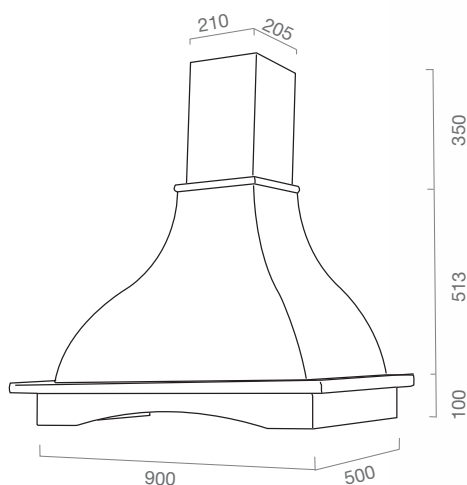

provenza

Finiture . Finishes

Tipologia di motore . Engine technology

STD

classe energetica/ energy class	C
misure/ size	90 - 120 cm
versione/ version	aspirante/ recycling
finiture/ finishes	acciaio inox/ silver
illuminazione/ lighting	led 3W
comandi/ controls	slider 3V
portata max/ booster airflow	220 M³/H
livello sonoro max/ max noise level	54 DB (A)
assorbimento/ absorption	90 W
uscita/ dutch size	120 mm

LUX

classe energetica/ energy class	C
misure/ size	90 - 120 cm
versione/ version	aspirante/ recycling
finiture/ finishes	acciaio inox/ silver
illuminazione/ lighting	led 3W
comandi/ controls	push button 3V
portata max/ booster airflow	365 M³/H
livello sonoro max/ max noise level	66 DB (A)
assorbimento/ absorption	164 W
uscita/ dutch size	120 mm

HT

classe energetica/ energy class	C
misure/ size	90 - 120 cm
versione/ version	aspirante/ recycling
finiture/ finishes	acciaio inox/ silver
illuminazione/ lighting	led 3W
comandi/ controls	slider 4V
portata max/ booster airflow	645 M³/H
livello sonoro max/ max noise level	71 DB (A)
assorbimento/ absorption	210 W
uscita/ dutch size	150 mm

Optional

Filtro grassi alluminio incluso .
Aluminum grease filter included

Coni intercambiabili
Interchangeable cones

Misura . Characteristic

90

120

€ 590 € 770

Angolo . Angle

105

€ 980