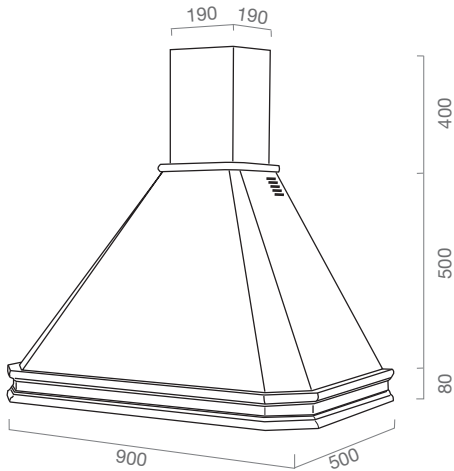

rustica eco