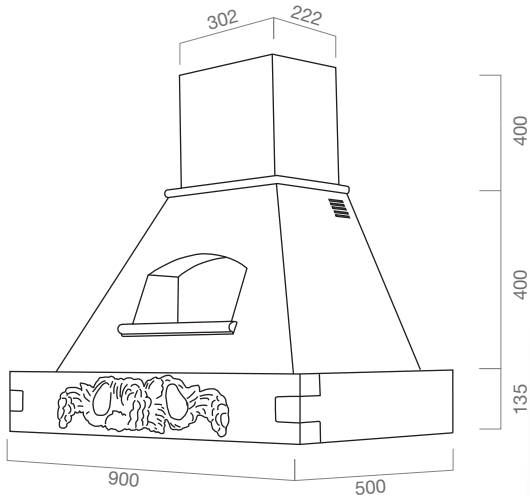

epoque

Finiture . Finishes

Tipologia di motore . Engine technology

STD

classe energetica/ <i>energy class</i>	C
misure/ <i>size</i>	90-120 cm
versione/ <i>version</i>	aspirante/ <i>recycling</i>
finiture/ <i>finishes</i>	acciaio inox/ <i>silver</i>
illuminazione/ <i>lighting</i>	led 3W
comandi/ <i>controls</i>	slider 3V
portata max/ <i>booster airflow</i>	220 M³/H
livello sonoro max/ <i>max noise level</i>	54 DB (A)
assorbimento/ <i>absorption</i>	90 W
uscita/ <i>dutch size</i>	120 mm

LUX

classe energetica/ <i>energy class</i>	C
misure/ <i>size</i>	90-120 cm
versione/ <i>version</i>	aspirante/ <i>recycling</i>
finiture/ <i>finishes</i>	acciaio inox/ <i>silver</i>
illuminazione/ <i>lighting</i>	led 3W
comandi/ <i>controls</i>	push button 3V
portata max/ <i>booster airflow</i>	365 M³/H
livello sonoro max/ <i>max noise level</i>	66 DB (A)
assorbimento/ <i>absorption</i>	164 W
uscita/ <i>dutch size</i>	120 mm

HT

classe energetica/ <i>energy class</i>	C
misure/ <i>size</i>	90-120 cm
versione/ <i>version</i>	aspirante/ <i>recycling</i>
finiture/ <i>finishes</i>	acciaio inox/ <i>silver</i>
illuminazione/ <i>lighting</i>	led 3W
comandi/ <i>controls</i>	slider 4V
portata max/ <i>booster airflow</i>	645 M³/H
livello sonoro max/ <i>max noise level</i>	71 DB (A)
assorbimento/ <i>absorption</i>	210 W
uscita/ <i>dutch size</i>	150 mm

Optional

Filtro grassi alluminio incluso .
Aluminum grease filter included

Coni intercambiabili
Interchangeable cones

Misura . Characteristic

90	120
€ 680	€ 740

Angolo . Angle

100
€ 870