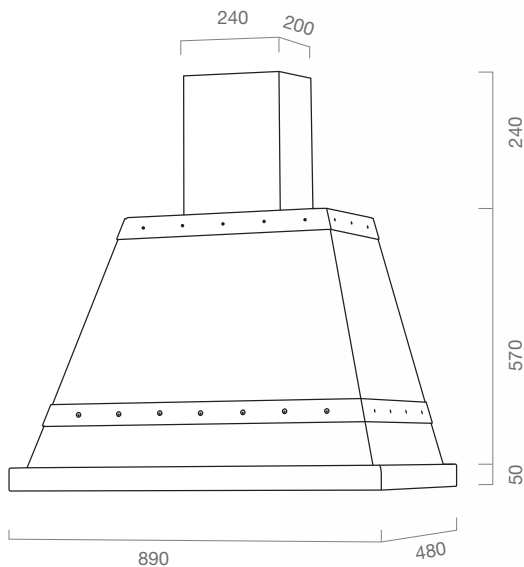

brooklyn

Finiture standard . Standard finishes

brunito
burnish

metal

ghisa/
piombo
lead

Special

pheltro

rame
anticato
antiqued
copper

lavagna
black-
board

Tipologia di motore . Engine technology

STD

classe energetica/ energy class	C
misure/ size	90-120 cm
versione/ version	aspirante/ recycling
finiture/ finishes	acciaio inox/ silver
illuminazione/ lighting	led 3W
comandi/ controls	slider 3V
portata max/ booster airflow	220 M³/H
livello sonoro max/ max noise level	54 DB (A)
assorbimento/ absorption	90 W
uscita/ dutch size	120 mm

LUX

classe energetica/ energy class	C
misure/ size	90-120 cm
versione/ version	aspirante/ recycling
finiture/ finishes	acciaio inox/ silver
illuminazione/ lighting	led 3W
comandi/ controls	push botton 3V
portata max/ booster airflow	365 M³/H
livello sonoro max/ max noise level	66 DB (A)
assorbimento/ absorption	164 W
uscita/ dutch size	120 mm

HT

classe energetica/ energy class	C
misure/ size	90-120 cm
versione/ version	aspirante/ recycling
finiture/ finishes	acciaio inox/ silver
illuminazione/ lighting	led 3W
comandi/ controls	slider 4V
portata max/ booster airflow	645 M³/H
livello sonoro max/ max noise level	71 DB (A)
assorbimento/ absorption	210 W
uscita/ dutch size	150 mm

Optional

Filtro grassi alluminio incluso .
Aluminum grease filter included
Verniciatura . Painting

Misura . Dimensions

90	120
€ 620	€ 750

Angolo . Angle

105
€ 800