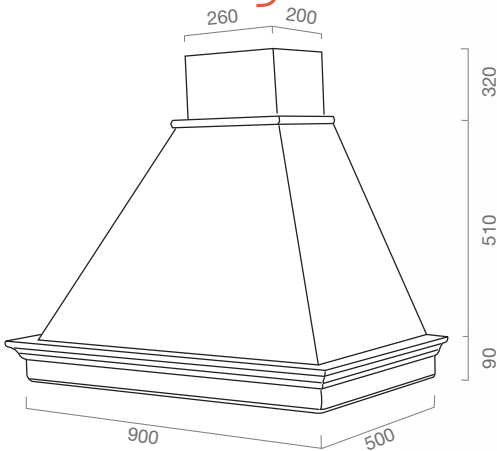

mary

Finiture . Finishes

Tipologia di motore . Engine technology

STD	
classe energetica/ energy class	C
misure/ size	60-90 cm
versione/ version	aspirante/ recycling
finiture/ finishes	acciaio inox/ silver
illuminazione/ lighting	led 3W
comandi/ controls	slider 3V
portata max/ booster airflow	445 M³/H
livello sonoro max/ max noise level	65 DB (A)
assorbimento/ absorption	120 W
uscita/ dutch size	120 mm

Optional

Filtro grassi alluminio incluso .
Aluminum grease filter included

Misura . Characteristic

60	90
€ 310	€ 330

mary con nicchia

Optional

Filtro grassi alluminio incluso .
Aluminum grease filter included

Misura . Characteristic

60	90
€ 370	€ 390