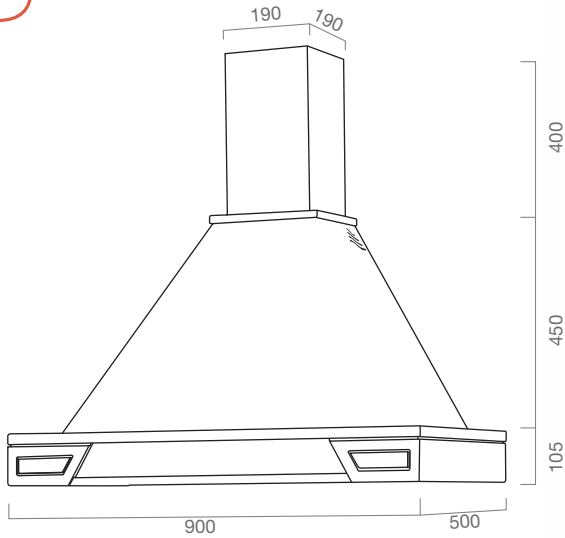

ginevra

Finiture . Finishes

Tipologia di motore . Engine technology

STD	
classe energetica/ energy class	C
misure/ size	60-90-120 cm
versione/ version	aspirante/ recycling
finiture/ finishes	acciaio inox/ silver
illuminazione/ lighting	led 3W
comandi/ controls	slider 3V
portata max/ booster airflow	220 M³/H
livello sonoro max/ max noise level	54 DB (A)
assorbimento/ absorption	90 W
uscita/ dutch size	120 mm

LUX	
classe energetica/ energy class	C
misure/ size	60-90-120 cm
versione/ version	aspirante/ recycling
finiture/ finishes	acciaio inox/ silver
illuminazione/ lighting	led 3W
comandi/ controls	push button 3V
portata max/ booster airflow	365 M³/H
livello sonoro max/ max noise level	66 DB (A)
assorbimento/ absorption	164 W
uscita/ dutch size	120 mm

HT	
classe energetica/ energy class	C
misure/ size	60-90-120 cm
versione/ version	aspirante/ recycling
finiture/ finishes	acciaio inox/ silver
illuminazione/ lighting	led 3W
comandi/ controls	slider 4V
portata max/ booster airflow	645 M³/H
livello sonoro max/ max noise level	71 DB (A)
assorbimento/ absorption	210 W
uscita/ dutch size	150 mm

Optional

Filtro grassi alluminio incluso .
Aluminum grease filter included

Coni intercambiabili
Interchangeable cones

Misura . Characteristic

60	90	120
€ 430	€ 460	€ 530

Angolo . Angle

100
€ 580