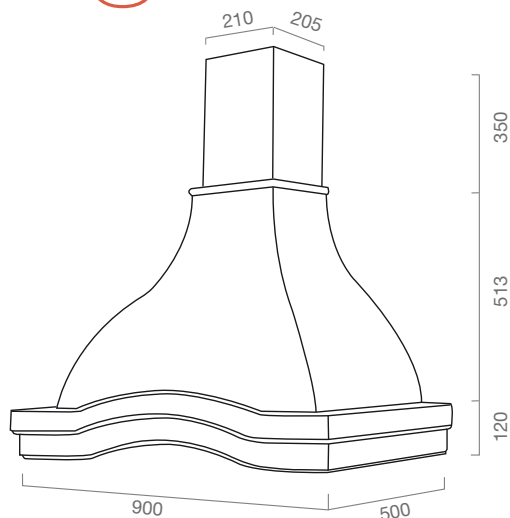

egizia

Finiture . Finishes

Tipologia di motore . Engine technology

STD	
classe energetica/ energy class	C
misure/ size	90 cm
versione/ version	aspirante/ recycling
finiture/ finishes	acciaio inox/ silver
illuminazione/ lighting	led 3W
comandi/ controls	slider 3V
portata max/ booster airflow	220 M³/H
livello sonoro max/ max noise level	54 DB (A)
assorbimento/ absorption	90 W
uscita/ dutch size	120 mm

LUX	
classe energetica/ energy class	C
misure/ size	90 cm
versione/ version	aspirante/ recycling
finiture/ finishes	acciaio inox/ silver
illuminazione/ lighting	led 3W
comandi/ controls	push botton 3V
portata max/ booster airflow	365 M³/H
livello sonoro max/ max noise level	66 DB (A)
assorbimento/ absorption	164 W
uscita/ dutch size	120 mm

HT	
classe energetica/ energy class	C
misure/ size	90 cm
versione/ version	aspirante/ recycling
finiture/ finishes	acciaio inox/ silver
illuminazione/ lighting	led 3W
comandi/ controls	slider 4V
portata max/ booster airflow	645 M³/H
livello sonoro max/ max noise level	71 DB (A)
assorbimento/ absorption	210 W
uscita/ dutch size	150 mm

Optional

Filtro grassi alluminio incluso .
Aluminum grease filter included

Coni intercambiabili
Interchangeable cones

Misura . Characteristic

90

€ 660