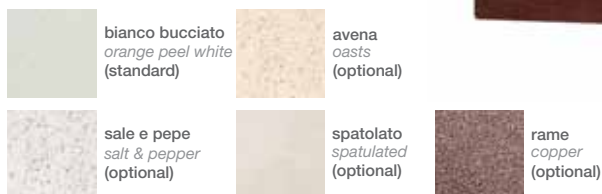

Finiture . Finishes

Tipologia di motore . Engine technology

STD

classe energetica/ energy class	C
misure/ size	90-120 cm
versione/ version	aspirante/ recycling
finiture/ finishes	acciaio inox/ silver
illuminazione/ lighting	led 3W
comandi/ controls	slider 3V
portata max/ booster airflow	220 M³/H
livello sonoro max/ max noise level	54 DB (A)
assorbimento/ absorption	90 W
uscita/ dutch size	120 mm

LUX

classe energetica/ energy class	C
misure/ size	90-120 cm
versione/ version	aspirante/ recycling
finiture/ finishes	acciaio inox/ silver
illuminazione/ lighting	led 3W
comandi/ controls	push button 3V
portata max/ booster airflow	365 M³/H
livello sonoro max/ max noise level	66 DB (A)
assorbimento/ absorption	164 W
uscita/ dutch size	120 mm

HT

classe energetica/ energy class	C
misure/ size	90-120 cm
versione/ version	aspirante/ recycling
finiture/ finishes	acciaio inox/ silver
illuminazione/ lighting	led 3W
comandi/ controls	slider 4V
portata max/ booster airflow	645 M³/H
livello sonoro max/ max noise level	71 DB (A)
assorbimento/ absorption	210 W
uscita/ dutch size	150 mm

Optional

Filtro grassi alluminio incluso .
Aluminum grease filter included

Coni intercambiabili
Interchangeable cones

Misura . Characteristic

90 120

€ 830 € 920

Angolo . Angle

100

€ 1.110