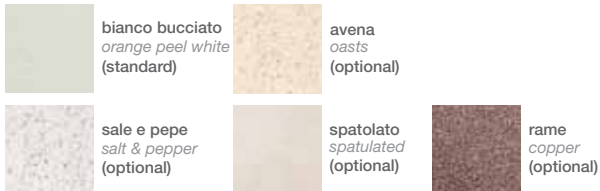

Finiture . Finishes

Tipologia di motore . Engine technology

STD

classe energetica/ <i>energy class</i>	C
misure/ <i>size</i>	90-120 cm
versione/ <i>version</i>	aspirante/ <i>recycling</i>
finiture/ <i>finishes</i>	acciaio inox/ <i>silver</i>
illuminazione/ <i>lighting</i>	led 3W
comandi/ <i>controls</i>	slider 3V
portata max/ <i>booster airflow</i>	220 M³/H
livello sonoro max/ <i>max noise level</i>	54 DB (A)
assorbimento/ <i>absorption</i>	90 W
uscita/ <i>dutch size</i>	120 mm

LUX

classe energetica/ <i>energy class</i>	C
misure/ <i>size</i>	90-120 cm
versione/ <i>version</i>	aspirante/ <i>recycling</i>
finiture/ <i>finishes</i>	acciaio inox/ <i>silver</i>
illuminazione/ <i>lighting</i>	led 3W
comandi/ <i>controls</i>	push botton 3V
portata max/ <i>booster airflow</i>	365 M³/H
livello sonoro max/ <i>max noise level</i>	66 DB (A)
assorbimento/ <i>absorption</i>	164 W
uscita/ <i>dutch size</i>	120 mm

HT

classe energetica/ <i>energy class</i>	C
misure/ <i>size</i>	90-120 cm
versione/ <i>version</i>	aspirante/ <i>recycling</i>
finiture/ <i>finishes</i>	acciaio inox/ <i>silver</i>
illuminazione/ <i>lighting</i>	led 3W
comandi/ <i>controls</i>	slider 4V
portata max/ <i>booster airflow</i>	645 M³/H
livello sonoro max/ <i>max noise level</i>	71 DB (A)
assorbimento/ <i>absorption</i>	210 W
uscita/ <i>dutch size</i>	150 mm

Optional

Filtro grassi alluminio incluso .
Aluminum grease filter included
Verniciatura . *Painting*

Coni intercambiabili
Interchangeable cones

Misura . Characteristic

90

120

1.080 1.210