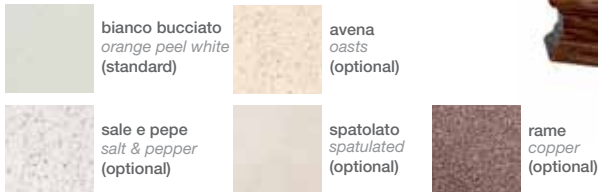

Finiture . Finishes

Tipologia di motore . Engine technology

STD	
classe energetica/ <i>energy class</i>	C
misure/ <i>size</i>	60-90 cm
versione/ <i>version</i>	aspirante/ <i>recycling</i>
finiture/ <i>finishes</i>	acciaio inox/ <i>silver</i>
illuminazione/ <i>lighting</i>	led 3W
comandi/ <i>controls</i>	slider 3V
portata max/ <i>booster airflow</i>	220 M³/H
livello sonoro max/ <i>max noise level</i>	54 DB (A)
assorbimento/ <i>absorption</i>	90 W
uscita/ <i>dutch size</i>	120 mm

LUX	
classe energetica/ <i>energy class</i>	C
misure/ <i>size</i>	60-90 cm
versione/ <i>version</i>	aspirante/ <i>recycling</i>
finiture/ <i>finishes</i>	acciaio inox/ <i>silver</i>
illuminazione/ <i>lighting</i>	led 3W
comandi/ <i>controls</i>	push button 3V
portata max/ <i>booster airflow</i>	365 M³/H
livello sonoro max/ <i>max noise level</i>	66 DB (A)
assorbimento/ <i>absorption</i>	164 W
uscita/ <i>dutch size</i>	120 mm

HT	
classe energetica/ <i>energy class</i>	C
misure/ <i>size</i>	60-90 cm
versione/ <i>version</i>	aspirante/ <i>recycling</i>
finiture/ <i>finishes</i>	acciaio inox/ <i>silver</i>
illuminazione/ <i>lighting</i>	led 3W
comandi/ <i>controls</i>	slider 4V
portata max/ <i>booster airflow</i>	645 M³/H
livello sonoro max/ <i>max noise level</i>	71 DB (A)
assorbimento/ <i>absorption</i>	210 W
uscita/ <i>dutch size</i>	150 mm

Optional

Filtro grassi alluminio incluso.
Aluminum grease filter included

Misura . Characteristic

60	90
€ 300	€ 320