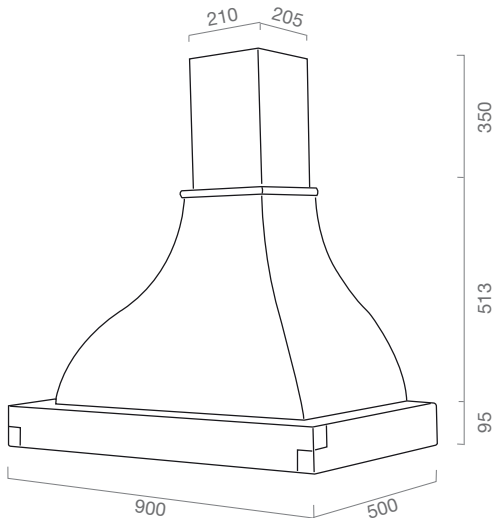

Finiture . Finishes

Tipologia di motore . Engine technology

STD	
classe energetica/ energy class	C
misure/ size	90-120 cm
versione/ version	aspirante/ recycling
finiture/ finishes	acciaio inox/ silver
illuminazione/ lighting	led 3W
comandi/ controls	slider 3V
portata max/ booster airflow	220 M³/H
livello sonoro max/ max noise level	54 DB (A)
assorbimento/ absorption	90 W
uscita/ dutch size	120 mm

LUX	
classe energetica/ energy class	C
misure/ size	90-120 cm
versione/ version	aspirante/ recycling
finiture/ finishes	acciaio inox/ silver
illuminazione/ lighting	led 3W
comandi/ controls	push botton 3V
portata max/ booster airflow	365 M³/H
livello sonoro max/ max noise level	66 DB (A)
assorbimento/ absorption	164 W
uscita/ dutch size	120 mm

HT	
classe energetica/ energy class	C
misure/ size	90-120 cm
versione/ version	aspirante/ recycling
finiture/ finishes	acciaio inox/ silver
illuminazione/ lighting	led 3W
comandi/ controls	slider 4V
portata max/ booster airflow	645 M³/H
livello sonoro max/ max noise level	71 DB (A)
assorbimento/ absorption	210 W
uscita/ dutch size	150 mm

Optional

Filtro grassi alluminio incluso .
Aluminum grease filter included

Coni intercambiabili
Interchangeable cones

Misura . Characteristic

90	120
€ 570	€ 700

Angolo . Angle

105
€ 770

Isola . Island

90 x 90
€ 1.200