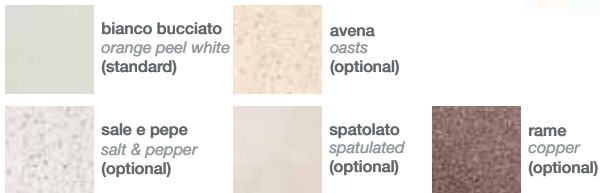

Finiture . Finishes

Tipologia di motore . Engine technology

STD

classe energetica/ <i>energy class</i>	C
misure/ <i>size</i>	90-120 cm
versione/ <i>version</i>	aspirante/ <i>recycling</i>
finiture/ <i>finishes</i>	acciaio inox/ <i>silver</i>
illuminazione/ <i>lighting</i>	led 3W
comandi/ <i>controls</i>	slider 3V
portata max/ <i>booster airflow</i>	220 M³/H
livello sonoro max/ <i>max noise level</i>	54 DB (A)
assorbimento/ <i>absorption</i>	90 W
uscita/ <i>dutch size</i>	120 mm

LUX

classe energetica/ <i>energy class</i>	C
misure/ <i>size</i>	90-120 cm
versione/ <i>version</i>	aspirante/ <i>recycling</i>
finiture/ <i>finishes</i>	acciaio inox/ <i>silver</i>
illuminazione/ <i>lighting</i>	led 3W
comandi/ <i>controls</i>	push button 3V
portata max/ <i>booster airflow</i>	365 M³/H
livello sonoro max/ <i>max noise level</i>	66 DB (A)
assorbimento/ <i>absorption</i>	164 W
uscita/ <i>dutch size</i>	120 mm

HT

classe energetica/ <i>energy class</i>	C
misure/ <i>size</i>	90-120 cm
versione/ <i>version</i>	aspirante/ <i>recycling</i>
finiture/ <i>finishes</i>	acciaio inox/ <i>silver</i>
illuminazione/ <i>lighting</i>	led 3W
comandi/ <i>controls</i>	slider 4V
portata max/ <i>booster airflow</i>	645 M³/H
livello sonoro max/ <i>max noise level</i>	71 DB (A)
assorbimento/ <i>absorption</i>	210 W
uscita/ <i>dutch size</i>	150 mm

Optional

Filtro grassi alluminio incluso .
Aluminum grease filter included

Coni intercambiabili
Interchangeable cones

Misura . Characteristic

90	120
€ 680	€ 740

Angolo . Angle

100
€ 870