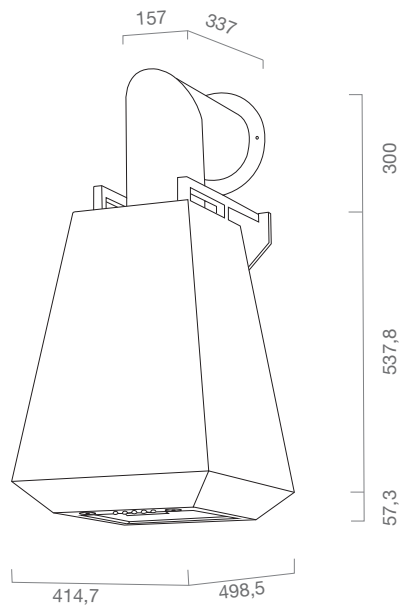

diamond

Finiture standard . Standard finishes

brunito
burnish

metal

ghisa/
piombo
lead

Special

pheltro

rame
antico
antiqued
copper

lavagna
black-
board

Tipologia di motore . Engine technology

STD

classe energetica/ energy class	C
misure/ size	50 cm
versione/ version	aspirante/ recycling
finiture/ finishes	acciaio inox/ silver
illuminazione/ lighting	2 led da 1,2 W 4000 K
comandi/ controls	elettromeccanici/ electromechanical 3V+I
portata max/ booster airflow	445 M³/H
livello sonoro max/ max noise level	65 DB (A)
assorbimento/ absorption	120 W
uscita/ dutch size	120 mm

Optional

Filtro grassi alluminio incluso . Aluminum grease filter included
Verniciatura. Painting

Misura . Characteristic

50

€ 850