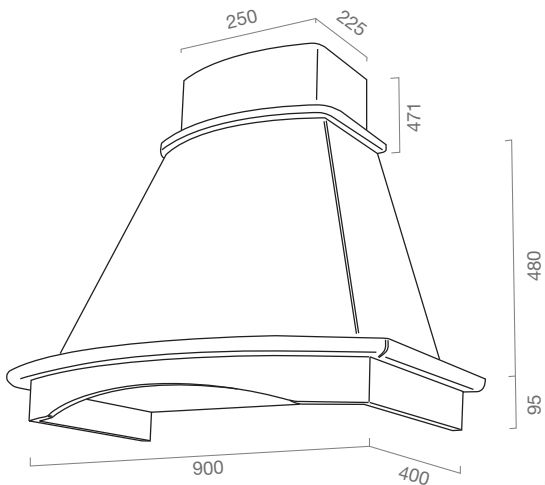

Finiture . Finishes

Tipologia di motore . Engine technology

STD	
classe energetica/ energy class	C
misure/ size	60-90 cm
versione/ version	aspirante/ recycling
finiture/ finishes	acciaio inox/ silver
illuminazione/ lighting	led 3W
comandi/ controls	slider 3V
portata max/ booster airflow	220 M³/H
livello sonoro max/ max noise level	54 DB (A)
assorbimento/ absorption	90 W
uscita/ dutch size	120 mm

LUX	
classe energetica/ energy class	C
misure/ size	60-90 cm
versione/ version	aspirante/ recycling
finiture/ finishes	acciaio inox/ silver
illuminazione/ lighting	led 3W
comandi/ controls	push button 3V
portata max/ booster airflow	365 M³/H
livello sonoro max/ max noise level	66 DB (A)
assorbimento/ absorption	164 W
uscita/ dutch size	120 mm

HT	
classe energetica/ energy class	C
misure/ size	60-90 cm
versione/ version	aspirante/ recycling
finiture/ finishes	acciaio inox/ silver
illuminazione/ lighting	led 3W
comandi/ controls	slider 4V
portata max/ booster airflow	645 M³/H
livello sonoro max/ max noise level	71 DB (A)
assorbimento/ absorption	210 W
uscita/ dutch size	150 mm

Optional

Filtro grassi alluminio incluso.
Aluminum grease filter included

Coni intercambiabili
Interchangeable cones

Misura . Characteristic

60	90
€ 530	€ 560

Angolo . Angle

103
€ 770