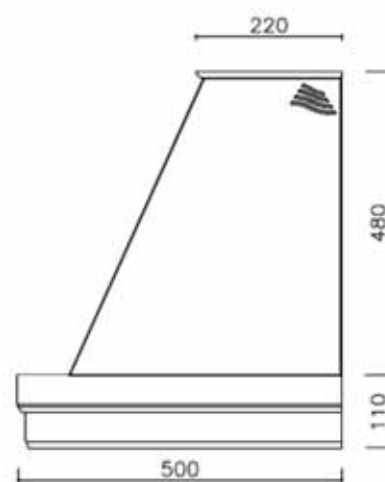

Optional

Filtro grassi alluminio incluso .
Aluminum grease filter included

Coni intercambiabili
Interchangeable cones

Misura . Characteristic

90	120
€ 650	€ 740