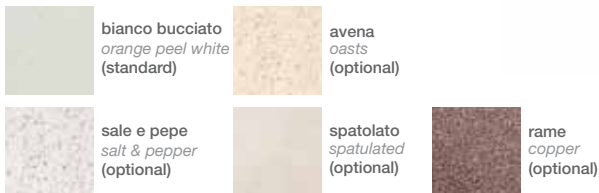

Finiture . Finishes

Tipologia di motore . Engine technology

STD	
classe energetica/ energy class	C
misure/ size	90-120 cm
versione/ version	aspirante/ recycling
finiture/ finishes	acciaio inox/ silver
illuminazione/ lighting	led 3W
comandi/ controls	slider 3V
portata max/ booster airflow	220 M³/H
livello sonoro max/ max noise level	54 DB (A)
assorbimento/ absorption	90 W
uscita/ dutch size	120 mm

LUX	
classe energetica/ energy class	C
misure/ size	90-120cm
versione/ version	aspirante/ recycling
finiture/ finishes	acciaio inox/ silver
illuminazione/ lighting	led 3W
comandi/ controls	push botton 3V
portata max/ booster airflow	365 M³/H
livello sonoro max/ max noise level	66 DB (A)
assorbimento/ absorption	164 W
uscita/ dutch size	120 mm

HT	
classe energetica/ energy class	C
misure/ size	90-120 cm
versione/ version	aspirante/ recycling
finiture/ finishes	acciaio inox/ silver
illuminazione/ lighting	led 3W
comandi/ controls	slider 4V
portata max/ booster airflow	645 M³/H
livello sonoro max/ max noise level	71 DB (A)
assorbimento/ absorption	210 W
uscita/ dutch size	150 mm

Optional

Filtro grassi alluminio incluso .
Aluminum grease filter included

Coni intercambiabili
Interchangeable cones

Misura . Characteristic

90	120
€ 720	€ 850