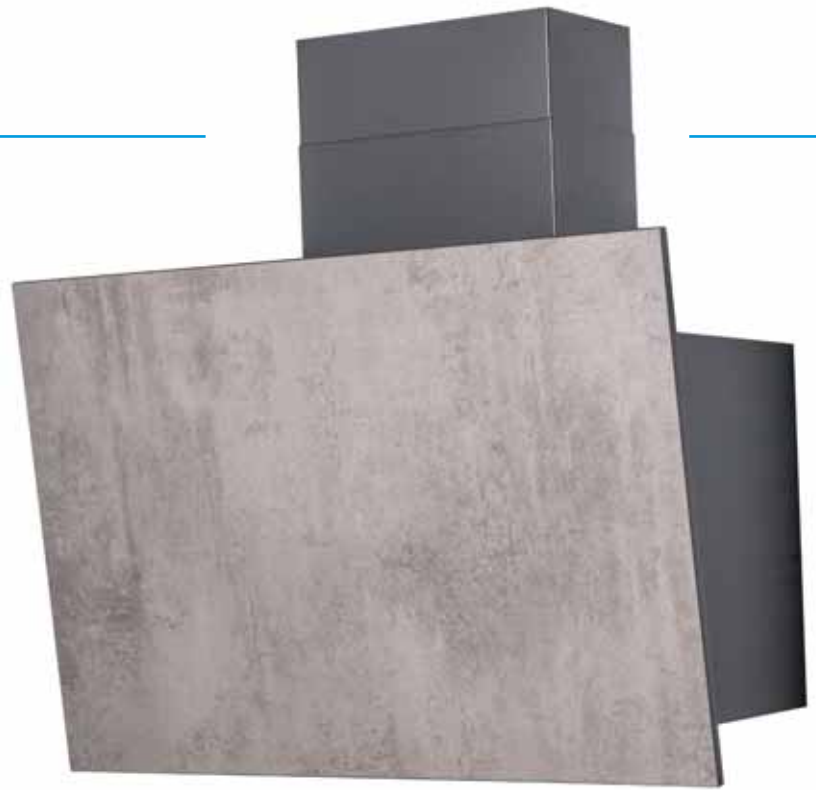

Finiture standard . Standard finishes

brunito
burnish

metal

ghisa/
piombo
lead

Special

pheltro

rame
anticato
antiqued
copper

lavagna
black-
board

Tipologia di motore . Engine technology

STD

classe energetica/ energy class	C
misure/ size	8-110 cm
versione/ version	aspirante/ recycling
finiture/ finishes	acciaio inox/ silver
illuminazione/ lighting	led 3W
comandi/ controls	slider 3V
portata max/ booster airflow	220 M³/H
livello sonoro max/ max noise level	54 DB (A)
assorbimento/ absorption	90 W
uscita/ dutch size	120 mm

LUX

classe energetica/ energy class	C
misure/ size	8-110 cm
versione/ version	aspirante/ recycling
finiture/ finishes	acciaio inox/ silver
illuminazione/ lighting	led 3W
comandi/ controls	push botton 3V
portata max/ booster airflow	365 M³/H
livello sonoro max/ max noise level	66 DB (A)
assorbimento/ absorption	164 W
uscita/ dutch size	120 mm

HT

classe energetica/ energy class	C
misure/ size	60-80 cm
versione/ version	aspirante/ recycling
finiture/ finishes	acciaio inox/ silver
illuminazione/ lighting	led 3W
comandi/ controls	slider 4V
portata max/ booster airflow	645 M³/H
livello sonoro max/ max noise level	71 DB (A)
assorbimento/ absorption	210 W
uscita/ dutch size	150 mm

Optional

Filtro grassi alluminio incluso .
Aluminum grease filter included
Verniciatura. Painting

Misura . Characteristic

80

110

€ 530

€ 590