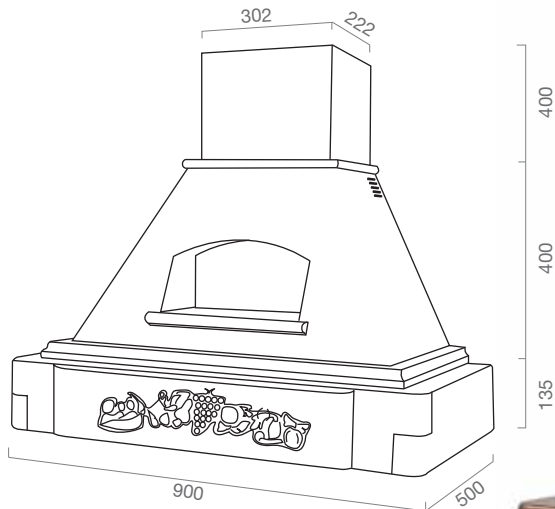

katia

Finiture . Finishes

Tipologia di motore . Engine technology

STD

classe energetica/ energy class	C
misure/ size	90-120 cm
versione/ version	aspirante/ recycling
finiture/ finishes	acciaio inox/ silver
illuminazione/ lighting	led 3W
comandi/ controls	slider 3V
portata max/ booster airflow	220 M³/H
livello sonoro max/ max noise level	54 DB (A)
assorbimento/ absorption	90 W
uscita/ dutch size	120 mm

LUX

classe energetica/ energy class	C
misure/ size	90-120 cm
versione/ version	aspirante/ recycling
finiture/ finishes	acciaio inox/ silver
illuminazione/ lighting	led 3W
comandi/ controls	push button 3V
portata max/ booster airflow	365 M³/H
livello sonoro max/ max noise level	66 DB (A)
assorbimento/ absorption	164 W
uscita/ dutch size	120 mm

HT

classe energetica/ energy class	C
misure/ size	90-120 cm
versione/ version	aspirante/ recycling
finiture/ finishes	acciaio inox/ silver
illuminazione/ lighting	led 3W
comandi/ controls	slider 4V
portata max/ booster airflow	645 M³/H
livello sonoro max/ max noise level	71 DB (A)
assorbimento/ absorption	210 W
uscita/ dutch size	150 mm

Optional

Filtro grassi alluminio incluso .
Aluminum grease filter included

Coni intercambiabili
Interchangeable cones

Misura . Characteristic

90	120
€ 680	€ 800

Angolo . Angle

100
€ 1.000