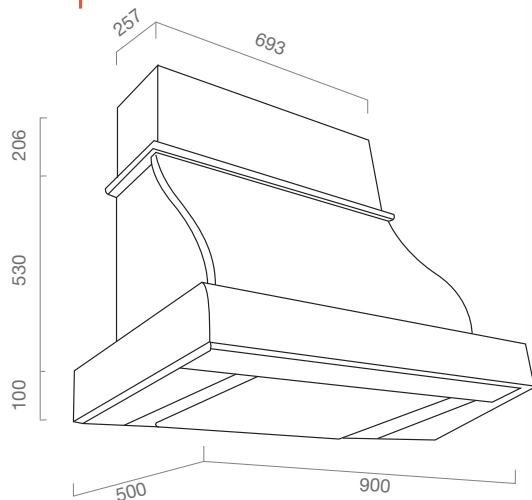

apribiile sagomata