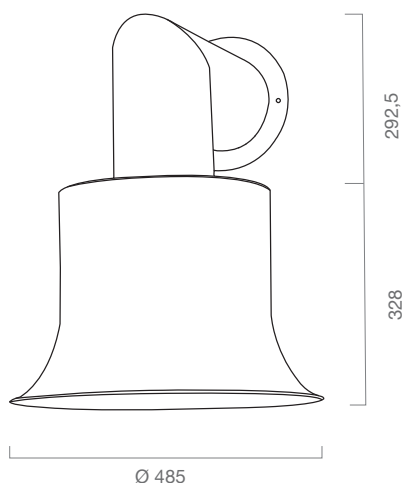

bluebell

Finiture standard . Standard finishes

brunito
burnish

metal

ghisa/
piombo
lead

pheltro

rame
anticato
antiqued
copper

lavagna
black-
board

Special

Tipologia di motore . Engine technology

STD

classe energetica/ energy class	C
misure/ size	50 cm
versione/ version	aspirante/ recycling
finiture/ finishes	acciaio inox/ silver
illuminazione/ lighting	4 led da 1,2 W 4000 K
comandi/ controls	elettromeccanici/ electromechanical 3V+L
portata max/ booster airflow	445 M³/H
livello sonoro max/ max noise level	65 DB (A)
assorbimento/ absorption	120 W
uscita/ dutch size	120 mm

Optional

Filtro grassi alluminio incluso . Aluminum grease filter included
Verniciatura. Painting

Misura . Dimensions

50

€ 850