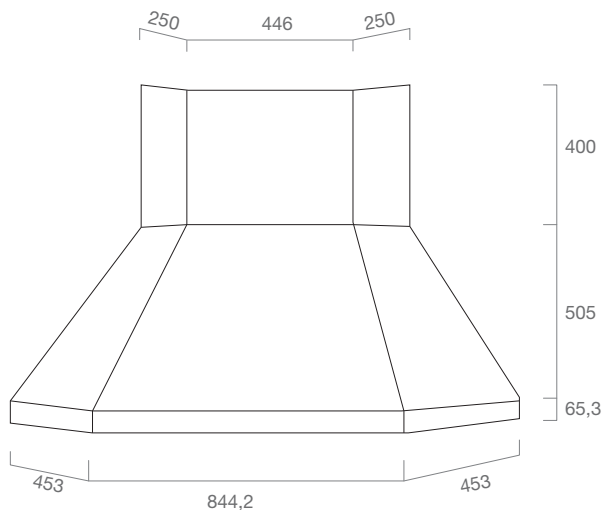

urban corner

Finiture standard . Standard finishes

brunito
burnish

metal

ghisa/
piombo
lead

Special

pheltro

rame
anticato
antiqued
copper

lavagna
black-
board

Tipologia di motore . Engine technology

STD

classe energetica/ energy class	C
misure/ size	105x105 cm
versione/ version	aspirante/ recycling
finiture/ finishes	acciaio inox/ silver
illuminazione/ lighting	led 3W
comandi/ controls	slider 3V
portata max/ booster airflow	220 M³/H
livello sonoro max/ max noise level	54 DB (A)
assorbimento/ absorption	90 W
uscita/ dutch size	120 mm

LUX

classe energetica/ energy class	C
misure/ size	105x105 cm
versione/ version	aspirante/ recycling
finiture/ finishes	acciaio inox/ silver
illuminazione/ lighting	led 3W
comandi/ controls	push botton 3V
portata max/ booster airflow	365 M³/H
livello sonoro max/ max noise level	66 DB (A)
assorbimento/ absorption	164 W
uscita/ dutch size	120 mm

HT

classe energetica/ energy class	C
misure/ size	105x105 cm
versione/ version	aspirante/ recycling
finiture/ finishes	acciaio inox/ silver
illuminazione/ lighting	led 3W
comandi/ controls	slider 4V
portata max/ booster airflow	645 M³/H
livello sonoro max/ max noise level	71 DB (A)
assorbimento/ absorption	210 W
uscita/ dutch size	150 mm

Optional

Filtro grassi alluminio incluso .
Aluminum grease filter
included
Verniciatura. Painting

Misura . Characteristic

105

€ 850