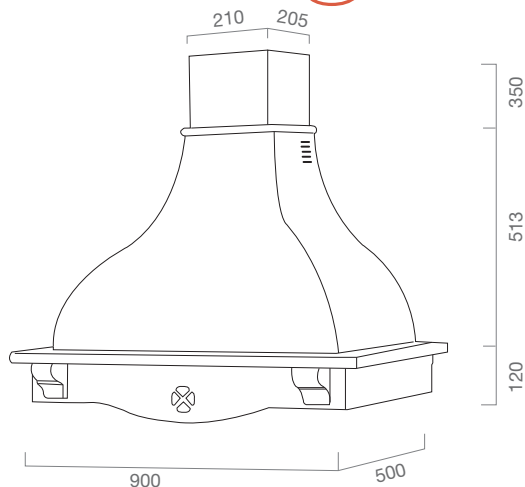

cottage

Finiture . Finishes

Tipologia di motore . Engine technology

STD

classe energetica/ energy class	C
misure/ size	90 cm
versione/ version	aspirante/ <i>recycling</i>
finiture/ finishes	acciaio inox/ <i>silver</i>
illuminazione/ lighting	led 3W
comandi/ controls	slider 3V
portata max/ booster airflow	220 M³/H
livello sonoro max/ max noise level	54 DB (A)
assorbimento/ absorption	90 W
uscita/ dutch size	120 mm

LUX

classe energetica/ energy class	C
misure/ size	90 cm
versione/ version	aspirante/ <i>recycling</i>
finiture/ finishes	acciaio inox/ <i>silver</i>
illuminazione/ lighting	led 3W
comandi/ controls	push botton 3V
portata max/ booster airflow	365 M³/H
livello sonoro max/ max noise level	66 DB (A)
assorbimento/ absorption	164 W
uscita/ dutch size	120 mm

HT

classe energetica/ energy class	C
misure/ size	90 cm
versione/ version	aspirante/ <i>recycling</i>
finiture/ finishes	acciaio inox/ <i>silver</i>
illuminazione/ lighting	led 3W
comandi/ controls	slider 4V
portata max/ booster airflow	645 M³/H
livello sonoro max/ max noise level	71 DB (A)
assorbimento/ absorption	210 W
uscita/ dutch size	150 mm

Optional

Filtro grassi alluminio incluso .
Aluminum grease filter included

Coni intercambiabili
Interchangeable cones

Misura . Characteristic

90

€ 620

Angolo . Angle

105

€ 1.090