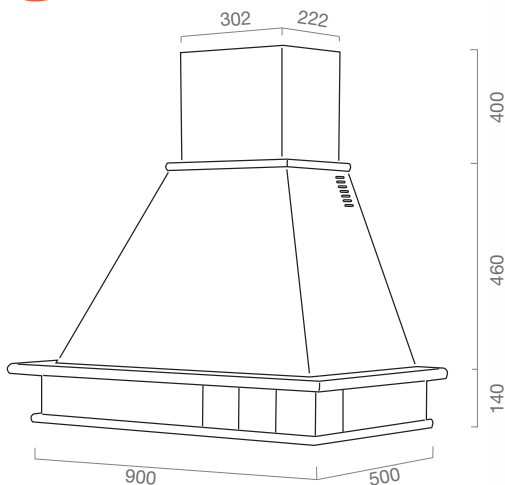

gardenia

Finiture . Finishes

Tipologia di motore . Engine technology

STD

classe energetica/ energy class	C
misure/ size	90 cm
versione/ version	aspirante/ recycling
finiture/ finishes	acciaio inox/ silver
illuminazione/ lighting	led 3W
comandi/ controls	slider 3V
portata max/ booster airflow	220 M³/H
livello sonoro max/ max noise level	54 DB (A)
assorbimento/ absorption	90 W
uscita/ dutch size	120 mm

LUX

classe energetica/ energy class	C
misure/ size	90 cm
versione/ version	aspirante/ recycling
finiture/ finishes	acciaio inox/ silver
illuminazione/ lighting	led 3W
comandi/ controls	push button 3V
portata max/ booster airflow	365 M³/H
livello sonoro max/ max noise level	66 DB (A)
assorbimento/ absorption	164 W
uscita/ dutch size	120 mm

Optional

Filtro grassi alluminio incluso .
Aluminum grease filter included

Coni intercambiabili
Interchangeable cones

Misura . Characteristic

90

€ 540

HT

classe energetica/ energy class	C
misure/ size	90 cm
versione/ version	aspirante/ recycling
finiture/ finishes	acciaio inox/ silver
illuminazione/ lighting	led 3W
comandi/ controls	slider 4V
portata max/ booster airflow	645 M³/H
livello sonoro max/ max noise level	71 DB (A)
assorbimento/ absorption	210 W
uscita/ dutch size	150 mm