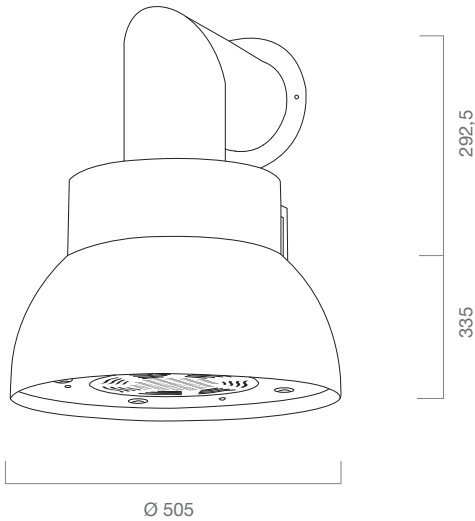

Finiture standard . Standard finishes

brunito
burnish

metal

ghisa/
piombo
lead

pheltro

rame
anticato
antiqued
copper

lavagna
black-
board

Special

Tipologia di motore . Engine technology

STD

classe energetica/ energy class	C
misure/ size	50 cm
versione/ version	aspirante/ recycling
finiture/ finishes	acciaio inox/ silver
illuminazione/ lighting	4 led da 1,2 W 4000 K
comandi/ controls	elettromeccanici/electromechanical 3V+
portata max/ booster airflow	445 M³/H
livello sonoro max/ max noise level	65 DB (A)
assorbimento/ absorption	120 W
uscita/ dutch size	120 mm

Optional

Filtro grassi alluminio incluso . Aluminum grease filter included
Verniciatura . Painting

Misura . Dimensions

50

€ 950