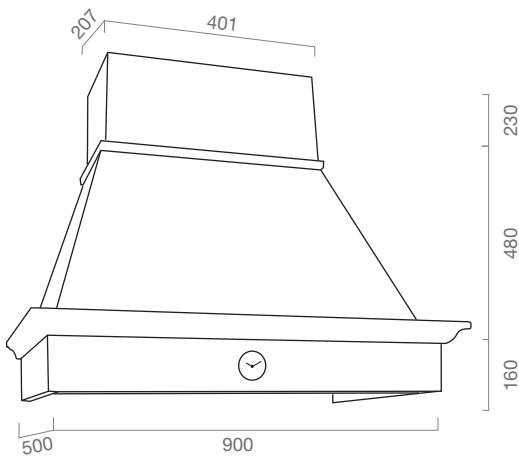

apribioile