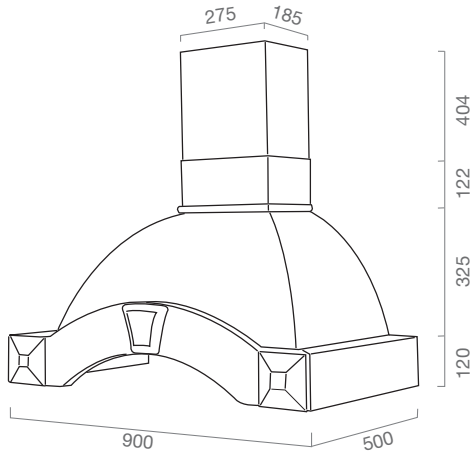

Finiture . Finishes

Tipologia di motore . Engine technology

STD	
classe energetica/ energy class	C
misure/ size	90 cm
versione/ version	aspirante/ recycling
finiture/ finishes	acciaio inox/ silver
illuminazione/ lighting	led 3W
comandi/ controls	slider 3V
portata max/ booster airflow	220 M³/H
livello sonoro max/ max noise level	54 DB (A)
assorbimento/ absorption	90 W
uscita/ dutch size	120 mm

LUX	
classe energetica/ energy class	C
misure/ size	90 cm
versione/ version	aspirante/ recycling
finiture/ finishes	acciaio inox/ silver
illuminazione/ lighting	led 3W
comandi/ controls	push botton 3V
portata max/ booster airflow	365 M³/H
livello sonoro max/ max noise level	66 DB (A)
assorbimento/ absorption	164 W
uscita/ dutch size	120 mm

HT	
classe energetica/ energy class	C
misure/ size	90 cm
versione/ version	aspirante/ recycling
finiture/ finishes	acciaio inox/ silver
illuminazione/ lighting	led 3W
comandi/ controls	slider 4V
portata max/ booster airflow	645 M³/H
livello sonoro max/ max noise level	71 DB (A)
assorbimento/ absorption	210 W
uscita/ dutch size	150 mm

Optional

Filtro grassi alluminio incluso .
Aluminum grease filter included

Coni intercambiabili
Interchangeable cones

Misura . Characteristic

90

€ 690