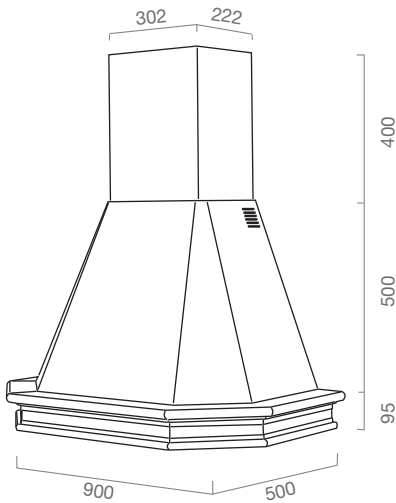

rustica 5 lati