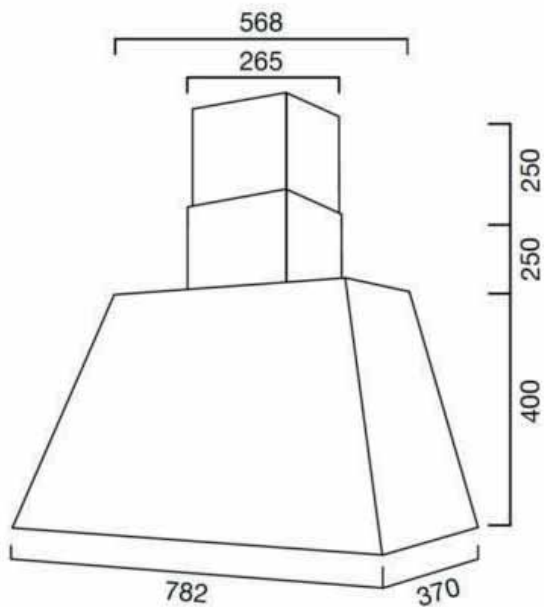

marilyn

Tipologia di motore . Engine technology

STD

classe energetica/ energy class	C
misure/ size	80 cm
versione/ version	aspirante/ recycling
finiture/ finishes	acciaio inox/ silver
illuminazione/ lighting	2xstrep led - 4000k
comandi/ controls	rotativo 7v+off
	1v accensione solo luce
	3v solo motore 3 velocità
	3v motore/luce 3 velocità
portata max/ booster airflow	500 M³/H
livello sonoro max/ max noise level	65 DB (A)
assorbimento/ absorption	120 W
uscita/ dutch size	150/120 mm

Misura . Characteristic

80

€ 480