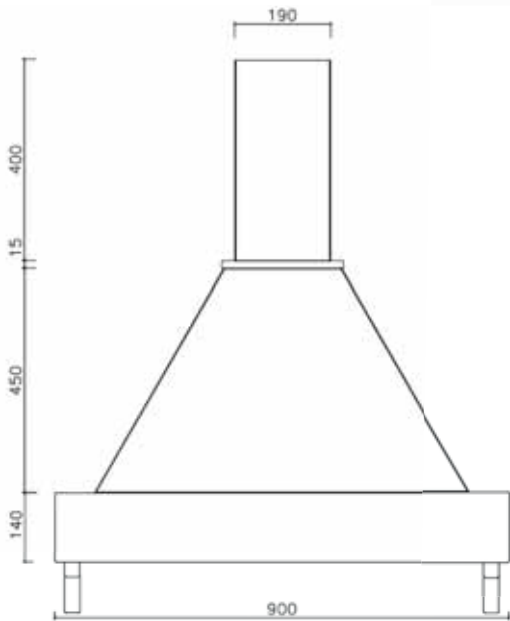

Tipologia di motore . Engine technology

STD

classe energetica/ energy class	C
misure/ size	90-120 cm
versione/ version	aspirante/ recycling
illuminazione/ lighting	LED 2 X 3W - 73 LUX - 2700 K
comandi/ controls	slider 3V
portata max/ booster airflow	220 M³/H
livello sonoro max/ max noise level	54 DB (A)
assorbimento/ absorption	90 W
uscita/ dutch size	120 mm

LUX

classe energetica/ energy class	C
misure/ size	60-80 cm
versione/ version	aspirante/ recycling
finiture/ finishes	acciaio inox/ silver
illuminazione/ lighting	led 3W
comandi/ controls	push botton 3V
portata max/ booster airflow	365 M³/H
livello sonoro max/ max noise level	66 DB (A)
assorbimento/ absorption	164 W
uscita/ dutch size	120 mm

HT

classe energetica/ energy class	C
misure/ size	60-80 cm
versione/ version	aspirante/ recycling
finiture/ finishes	acciaio inox/ silver
illuminazione/ lighting	led 3W
comandi/ controls	slider 4V
portata max/ booster airflow	645 M³/H
livello sonoro max/ max noise level	71 DB (A)
assorbimento/ absorption	210 W
uscita/ dutch size	150 mm

Optional

Filtro grassi alluminio incluso .
Aluminum grease filter included

Coni intercambiabili
Interchangeable cones

Misura . Characteristic

90	120
€ 590	€ 630

Angolo . Angle

100
€ 740