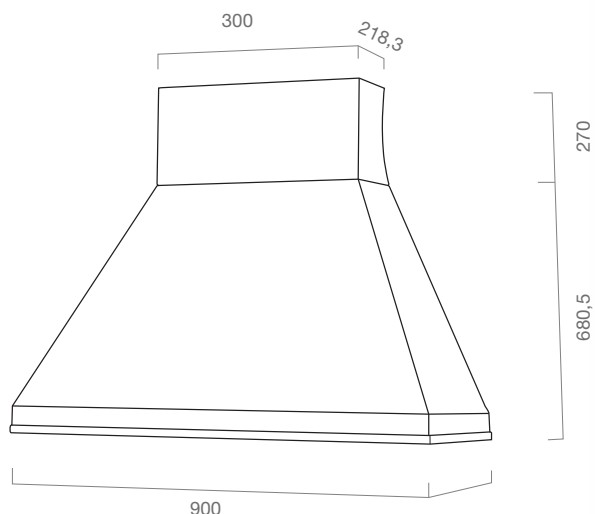

bistrot

Finiture standard . Standard finishes

brunito
burnish

metal

ghisa/
piombo
lead

Special

pheltro

rame
antico
antiqued
copper

lavagna
black-
board

Tipologia di motore . Engine technology

STD

classe energetica/ energy class	C
misura/ size	90 cm
versione/ version	aspirante/ recycling
finiture/ finishes	acciaio inox/ silver
illuminazione/ lighting	led 3W
comandi/ controls	slider 3V
portata max/ booster airflow	220 M³/H
livello sonoro max/ max noise level	54 DB (A)
assorbimento/ absorption	90 W
uscita/ dutch size	120 mm

LUX

classe energetica/ energy class	C
misura/ size	90 cm
versione/ version	aspirante/ recycling
finiture/ finishes	acciaio inox/ silver
illuminazione/ lighting	led 3W
comandi/ controls	push button 3V
portata max/ booster airflow	365 M³/H
livello sonoro max/ max noise level	66 DB (A)
assorbimento/ absorption	164 W
uscita/ dutch size	120 mm

HT

classe energetica/ energy class	C
misura/ size	90 cm
versione/ version	aspirante/ recycling
finiture/ finishes	acciaio inox/ silver
illuminazione/ lighting	led 3W
comandi/ controls	slider 4V
portata max/ booster airflow	645 M³/H
livello sonoro max/ max noise level	71 DB (A)
assorbimento/ absorption	210 W
uscita/ dutch size	150 mm

Optional

Filtro grassi alluminio incluso .
Aluminum grease filter included
Verniciatura. Painting

Misura . Dimensions

90

€ 740