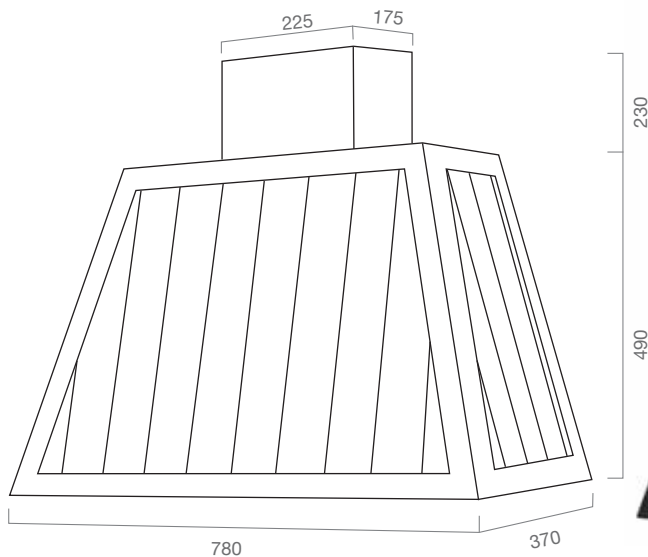

garage metal

Finiture standard . Standard finishes

brunito
burnish

metal

ghisa/
piombo
lead

Special

pheltro

rame
antico
antiqued
copper

lavagna
black-
board

Tipologia di motore . Engine technology

STD

classe energetica/ energy class	C
misure/ size	80-110 cm
versione/ version	aspirante/ recycling
finiture/ finishes	acciaio inox/ silver
illuminazione/ lighting	led 3W
comandi/ controls	slider 3V
portata max/ booster airflow	220 M³/H
livello sonoro max/ max noise level	54 DB (A)
assorbimento/ absorption	90 W
uscita/ dutch size	120 mm

LUX

classe energetica/ energy class	C
misure/ size	60-80 cm
versione/ version	aspirante/ recycling
finiture/ finishes	acciaio inox/ silver
illuminazione/ lighting	led 3W
comandi/ controls	push button 3V
portata max/ booster airflow	365 M³/H
livello sonoro max/ max noise level	66 DB (A)
assorbimento/ absorption	164 W
uscita/ dutch size	120 mm

HT

classe energetica/ energy class	C
misure/ size	60-80 cm
versione/ version	aspirante/ recycling
finiture/ finishes	acciaio inox/ silver
illuminazione/ lighting	led 3W
comandi/ controls	slider 4V
portata max/ booster airflow	645 M³/H
livello sonoro max/ max noise level	71 DB (A)
assorbimento/ absorption	210 W
uscita/ dutch size	150 mm

Optional

Filtro grassi alluminio incluso.
Aluminum grease filter included
Verniciatura. Painting

Misura . Characteristic

80

110

€ 550

€ 670