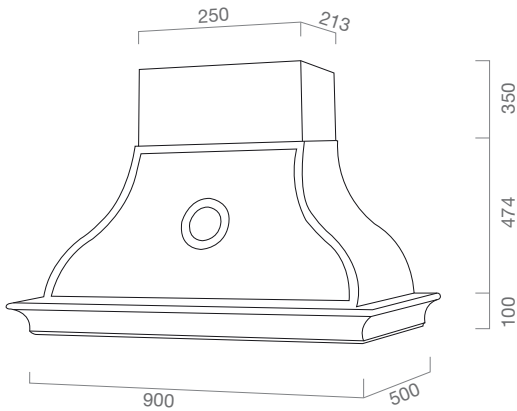

hermitage

Finiture . Finishes

Tipologia di motore . Engine technology

STD

classe energetica/ <i>energy class</i>	C
misure/ <i>size</i>	90-120 cm
versione/ <i>version</i>	aspirante/ <i>recycling</i>
finiture/ <i>finishes</i>	acciaio inox/ <i>silver</i>
illuminazione/ <i>lighting</i>	led 3W
comandi/ <i>controls</i>	slider 3V
portata max/ <i>booster airflow</i>	220 M³/H
livello sonoro max/ <i>max noise level</i>	54 DB (A)
assorbimento/ <i>absorption</i>	90 W
uscita/ <i>dutch size</i>	120 mm

LUX

classe energetica/ <i>energy class</i>	C
misure/ <i>size</i>	90-120 cm
versione/ <i>version</i>	aspirante/ <i>recycling</i>
finiture/ <i>finishes</i>	acciaio inox/ <i>silver</i>
illuminazione/ <i>lighting</i>	led 3W
comandi/ <i>controls</i>	push botton 3V
portata max/ <i>booster airflow</i>	365 M³/H
livello sonoro max/ <i>max noise level</i>	66 DB (A)
assorbimento/ <i>absorption</i>	164 W
uscita/ <i>dutch size</i>	120 mm

HT

classe energetica/ <i>energy class</i>	C
misure/ <i>size</i>	90-120 cm
versione/ <i>version</i>	aspirante/ <i>recycling</i>
finiture/ <i>finishes</i>	acciaio inox/ <i>silver</i>
illuminazione/ <i>lighting</i>	led 3W
comandi/ <i>controls</i>	slider 4V
portata max/ <i>booster airflow</i>	645 M³/H
livello sonoro max/ <i>max noise level</i>	71 DB (A)
assorbimento/ <i>absorption</i>	210 W
uscita/ <i>dutch size</i>	150 mm

Optional

Filtro grassi alluminio incluso .
Aluminum grease filter included
Verniciatura . *Painting*

Coni intercambiabili
Interchangeable cones

Misura . Characteristic

90

120

1.080 1.210