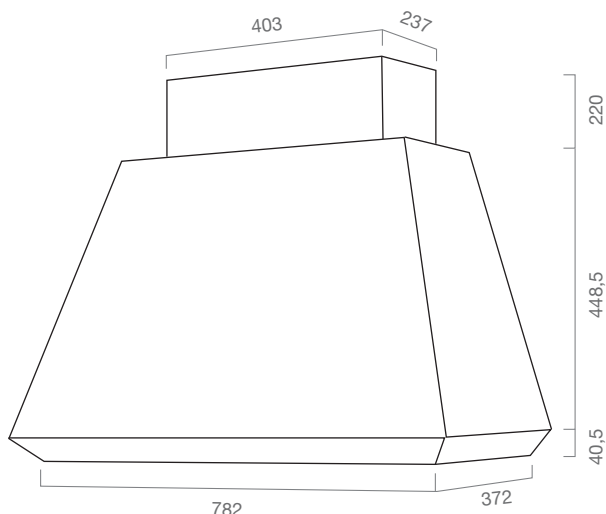

diamante

Finiture standard . Standard finishes

brunito
burnish

metal

ghisa/
piombo
lead

Special

pheltro

rame
anticato
antiqued
copper

lavagna
black-
board

Tipologia di motore . Engine technology

STD

classe energetica/ energy class	C
misure/ size	80-110 cm
versione/ version	aspirante/ recycling
finiture/ finishes	acciaio inox/ silver
illuminazione/ lighting	led 3W
comandi/ controls	slider 3V
portata max/ booster airflow	220 M³/H
livello sonoro max/ max noise level	54 DB (A)
assorbimento/ absorption	90 W
uscita/ dutch size	120 mm

LUX

classe energetica/ energy class	C
misure/ size	60-80 cm
versione/ version	aspirante/ recycling
finiture/ finishes	acciaio inox/ silver
illuminazione/ lighting	led 3W
comandi/ controls	push button 3V
portata max/ booster airflow	365 M³/H
livello sonoro max/ max noise level	66 DB (A)
assorbimento/ absorption	164 W
uscita/ dutch size	120 mm

HT

classe energetica/ energy class	C
misure/ size	60-80 cm
versione/ version	aspirante/ recycling
finiture/ finishes	acciaio inox/ silver
illuminazione/ lighting	led 3W
comandi/ controls	slider 4V
portata max/ booster airflow	645 M³/H
livello sonoro max/ max noise level	71 DB (A)
assorbimento/ absorption	210 W
uscita/ dutch size	150 mm

Optional

Filtro grassi alluminio incluso.
Aluminum grease filter included
Verniciatura. Painting

Misura . Characteristic

80

110

€ 550 € 640