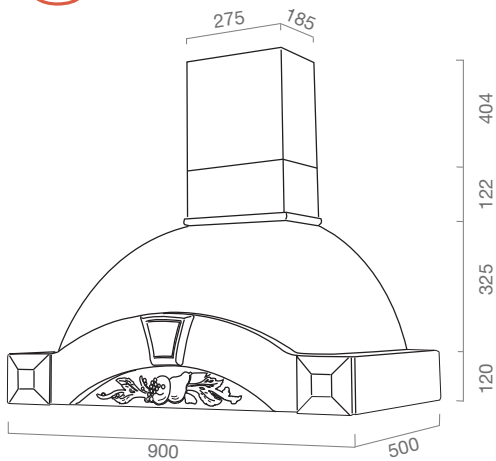

gaia max

Finiture . Finishes

Tipologia di motore . Engine technology

STD

classe energetica/ energy class	C
misure/ size	90 cm
versione/ version	aspirante/ recycling
finiture/ finishes	acciaio inox/ silver
illuminazione/ lighting	led 3W
comandi/ controls	slider 3V
portata max/ booster airflow	220 M³/H
livello sonoro max/ max noise level	54 DB (A)
assorbimento/ absorption	90 W
uscita/ dutch size	120 mm

LUX

classe energetica/ energy class	C
misure/ size	90 cm
versione/ version	aspirante/ recycling
finiture/ finishes	acciaio inox/ silver
illuminazione/ lighting	led 3W
comandi/ controls	push botton 3V
portata max/ booster airflow	365 M³/H
livello sonoro max/ max noise level	66 DB (A)
assorbimento/ absorption	164 W
uscita/ dutch size	120 mm

HT

classe energetica/ energy class	C
misure/ size	90 cm
versione/ version	aspirante/ recycling
finiture/ finishes	acciaio inox/ silver
illuminazione/ lighting	led 3W
comandi/ controls	slider 4V
portata max/ booster airflow	645 M³/H
livello sonoro max/ max noise level	71 DB (A)
assorbimento/ absorption	210 W
uscita/ dutch size	150 mm

Optional

Filtro grassi alluminio incluso .
Aluminum grease filter included

Coni intercambiabili
Interchangeable cones

Misura . Characteristic

90

€ 740