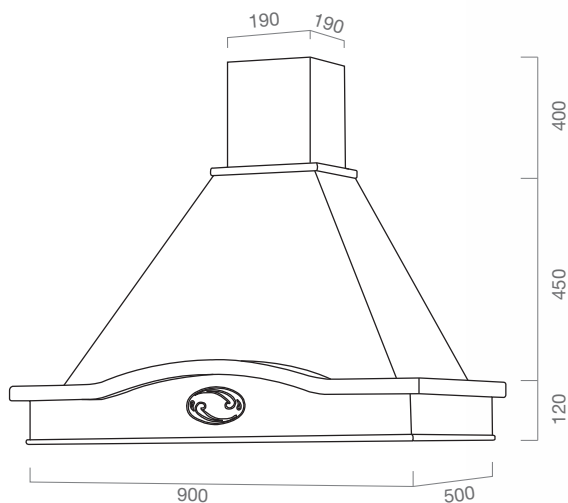

Lucrezia

Finiture . Finishes

Tipologia di motore . Engine technology

STD	
classe energetica/ energy class	C
misure/ size	60-90-120 cm
versione/ version	aspirante/ recycling
finiture/ finishes	acciaio inox/ silver
illuminazione/ lighting	led 3W
comandi/ controls	slider 3V
portata max/ booster airflow	220 M³/H
livello sonoro max/ max noise level	54 DB (A)
assorbimento/ absorption	90 W
uscita/ dutch size	120 mm

LUX	
classe energetica/ energy class	C
misure/ size	60-90-120 cm
versione/ version	aspirante/ recycling
finiture/ finishes	acciaio inox/ silver
illuminazione/ lighting	led 3W
comandi/ controls	push botton 3V
portata max/ booster airflow	365 M³/H
livello sonoro max/ max noise level	66 DB (A)
assorbimento/ absorption	164 W
uscita/ dutch size	120 mm

HT	
classe energetica/ energy class	C
misure/ size	60-90-120 cm
versione/ version	aspirante/ recycling
finiture/ finishes	acciaio inox/ silver
illuminazione/ lighting	led 3W
comandi/ controls	slider 4V
portata max/ booster airflow	645 M³/H
livello sonoro max/ max noise level	71 DB (A)
assorbimento/ absorption	210 W
uscita/ dutch size	150 mm

Optional

Filtro grassi alluminio incluso .
Aluminum grease filter included

Coni intercambiabili
Interchangeable cones

Misura . Characteristic

60	90	120
€ 510	€ 570	€ 730

Angolo . Angle

100
€ 800