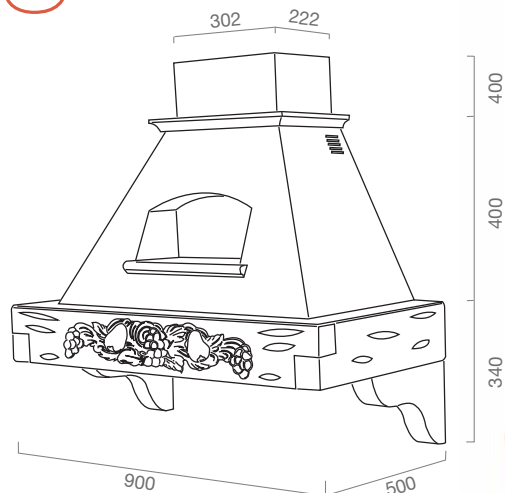

giada max

Finiture . Finishes

Tipologia di motore . Engine technology

STD

classe energetica/ energy class	C
misure/ size	90-120 cm
versione/ version	aspirante/ recycling
finiture/ finishes	acciaio inox/ silver
illuminazione/ lighting	led 3W
comandi/ controls	slider 3V
portata max/ booster airflow	220 M³/H
livello sonoro max/ max noise level	54 DB (A)
assorbimento/ absorption	90 W
uscita/ dutch size	120 mm

LUX

classe energetica/ energy class	C
misure/ size	90-120 cm
versione/ version	aspirante/ recycling
finiture/ finishes	acciaio inox/ silver
illuminazione/ lighting	led 3W
comandi/ controls	push button 3V
portata max/ booster airflow	365 M³/H
livello sonoro max/ max noise level	66 DB (A)
assorbimento/ absorption	164 W
uscita/ dutch size	120 mm

HT

classe energetica/ energy class	C
misure/ size	90-120 cm
versione/ version	aspirante/ recycling
finiture/ finishes	acciaio inox/ silver
illuminazione/ lighting	led 3W
comandi/ controls	slider 4V
portata max/ booster airflow	645 M³/H
livello sonoro max/ max noise level	71 DB (A)
assorbimento/ absorption	210 W
uscita/ dutch size	150 mm

Optional

Filtro grassi alluminio incluso .
Aluminum grease filter included

Coni intercambiabili
Interchangeable cones

Misura . Characteristic

90 120

€ 810 € 940

Angolo . Angle

100

€ 1.030