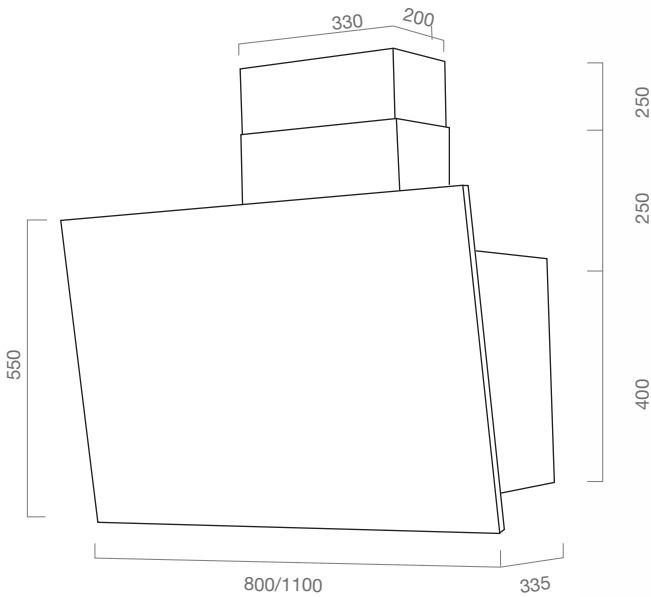

Finiture standard . Standard finishes

brunito
burnish

metal

ghisa/
piombo
lead

Special

pheltro

rame
anticato
antiqued
copper

lavagna
black-
board

Tipologia di motore . Engine technology

STD

classe energetica/ energy class	C
misure/ size	8-110 cm
versione/ version	aspirante/ recycling
finiture/ finishes	acciaio inox/ silver
illuminazione/ lighting	led 3W
comandi/ controls	slider 3V
portata max/ booster airflow	220 M³/H
livello sonoro max/ max noise level	54 DB (A)
assorbimento/ absorption	90 W
uscita/ dutch size	120 mm

LUX

classe energetica/ energy class	C
misure/ size	8-110 cm
versione/ version	aspirante/ recycling
finiture/ finishes	acciaio inox/ silver
illuminazione/ lighting	led 3W
comandi/ controls	push botton 3V
portata max/ booster airflow	365 M³/H
livello sonoro max/ max noise level	66 DB (A)
assorbimento/ absorption	164 W
uscita/ dutch size	120 mm

HT

classe energetica/ energy class	C
misure/ size	60-80 cm
versione/ version	aspirante/ recycling
finiture/ finishes	acciaio inox/ silver
illuminazione/ lighting	led 3W
comandi/ controls	slider 4V
portata max/ booster airflow	645 M³/H
livello sonoro max/ max noise level	71 DB (A)
assorbimento/ absorption	210 W
uscita/ dutch size	150 mm

Optional

Filtro grassi alluminio incluso .
Aluminum grease filter included
Verniciatura. Painting

Misura . Characteristic

80

110

€ 530

€ 590