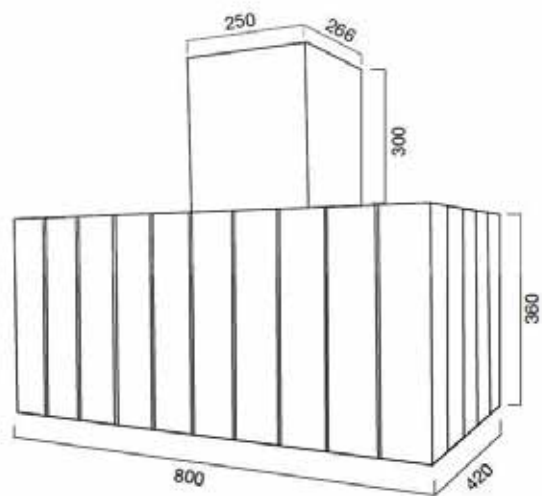

urban cube

Tipologia di motore . Engine technology

STD

classe energetica/ energy class	C
misure/ size	80 cm
versione/ version	aspirante/ recycling
finiture/ finishes	acciaio inox/ silver
illuminazione/ lighting	led 3W
comandi/ controls	push botton 3V
portata max/ booster airflow	365 M³/H
livello sonoro max/ max noise level	66 DB (A)
assorbimento/ absorption	90 W
uscita/ dutch size	120 mm

Misura . Characteristic

80

€ 720