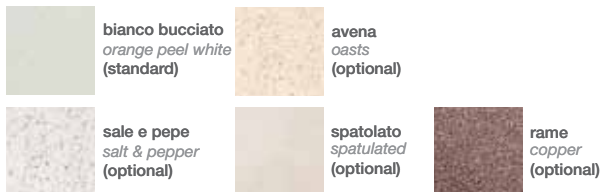

Finiture . Finishes

Tipologia di motore . Engine technology

STD

classe energetica/ energy class	C
misure/ size	90 cm
versione/ version	aspirante/ recycling
finiture/ finishes	acciaio inox/ silver
illuminazione/ lighting	led 3W
comandi/ controls	slider 3V
portata max/ booster airflow	220 M³/H
livello sonoro max/ max noise level	54 DB (A)
assorbimento/ absorption	90 W
uscita/ dutch size	120 mm

LUX

classe energetica/ energy class	C
misure/ size	90 cm
versione/ version	aspirante/ recycling
finiture/ finishes	acciaio inox/ silver
illuminazione/ lighting	led 3W
comandi/ controls	push botton 3V
portata max/ booster airflow	365 M³/H
livello sonoro max/ max noise level	66 DB (A)
assorbimento/ absorption	164 W
uscita/ dutch size	120 mm

HT

classe energetica/ energy class	C
misure/ size	90 cm
versione/ version	aspirante/ recycling
finiture/ finishes	acciaio inox/ silver
illuminazione/ lighting	led 3W
comandi/ controls	slider 4V
portata max/ booster airflow	645 M³/H
livello sonoro max/ max noise level	71 DB (A)
assorbimento/ absorption	210 W
uscita/ dutch size	150 mm

Optional

Filtro grassi alluminio incluso .
Aluminum grease filter included

Coni intercambiabili
Interchangeable cones

Misura . Characteristic

90

€ 740