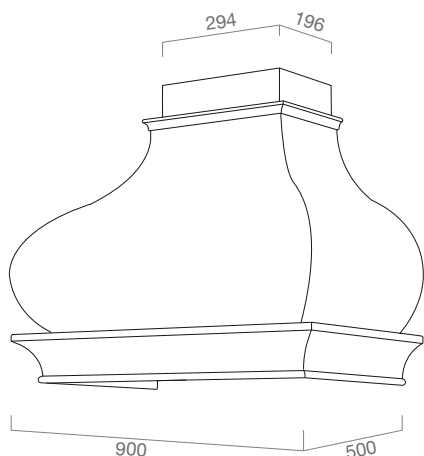

bombina

350
540
100

Finiture . Finishes

Tipologia di motore . Engine technology

STD

classe energetica/ energy class	C
misure/ size	90-120 cm
versione/ version	aspirante/ recycling
finiture/ finishes	acciaio inox/ silver
illuminazione/ lighting	led 3W
comandi/ controls	slider 3V
portata max/ booster airflow	220 M³/H
livello sonoro max/ max noise level	54 DB (A)
assorbimento/ absorption	90 W
uscita/ dutch size	120 mm

classe energetica/ energy class	C
misure/ size	90-120 cm
versione/ version	aspirante/ recycling
finiture/ finishes	acciaio inox/ silver
illuminazione/ lighting	led 3W
comandi/ controls	push button 3V
portata max/ booster airflow	365 M³/H
livello sonoro max/ max noise level	66 DB (A)
assorbimento/ absorption	164 W
uscita/ dutch size	120 mm

HT

classe energetica/ energy class	C
misure/ size	90-120 cm
versione/ version	aspirante/ recycling
finiture/ finishes	acciaio inox/ silver
illuminazione/ lighting	led 3W
comandi/ controls	slider 4V
portata max/ booster airflow	645 M³/H
livello sonoro max/ max noise level	71 DB (A)
assorbimento/ absorption	210 W
uscita/ dutch size	150 mm

Optional

Filtro grassi alluminio incluso .
Aluminum grease filter included
Verniciatura . Painting

Misura . Characteristic

90	120
1.050	1.170