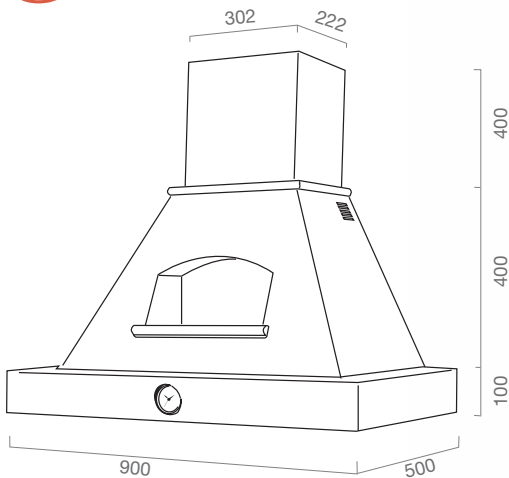

giada

Finiture . Finiture

Tipologia di motore . Engine technology

STD	
classe energetica/ energy class	C
misure/ size	90-120 cm
versione/ version	aspirante/ recycling
finiture/ finishes	acciaio inox/ silver
illuminazione/ lighting	led 3W
comandi/ controls	slider 3V
portata max/ booster airflow	220 M³/H
livello sonoro max/ max noise level	54 DB (A)
assorbimento/ absorption	90 W
uscita/ dutch size	120 mm

LUX	
classe energetica/ energy class	C
misure/ size	90-120 cm
versione/ version	aspirante/ recycling
finiture/ finishes	acciaio inox/ silver
illuminazione/ lighting	led 3W
comandi/ controls	push button 3V
portata max/ booster airflow	365 M³/H
livello sonoro max/ max noise level	66 DB (A)
assorbimento/ absorption	164 W
uscita/ dutch size	120 mm

HT	
classe energetica/ energy class	C
misure/ size	90-120 cm
versione/ version	aspirante/ recycling
finiture/ finishes	acciaio inox/ silver
illuminazione/ lighting	led 3W
comandi/ controls	slider 4V
portata max/ booster airflow	645 M³/H
livello sonoro max/ max noise level	71 DB (A)
assorbimento/ absorption	210 W
uscita/ dutch size	150 mm

Optional

Filtro grassi alluminio incluso .
Aluminum grease filter included

Coni intercambiabili
Interchangeable cones

Misura . Characteristic

90	120
€ 790	€ 920

Angolo . Angle

100
€ 1.090